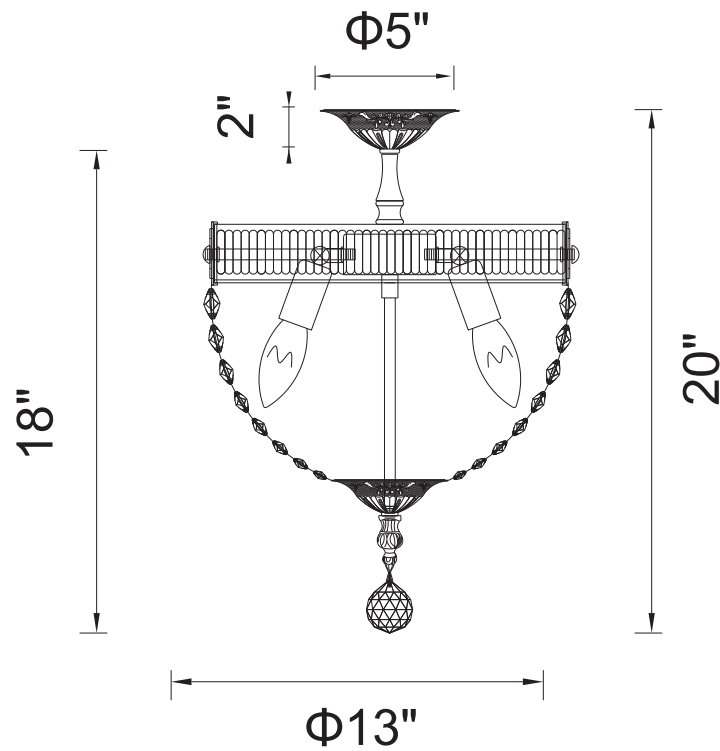

CWI LIGHTING

BRIGHTER LIVING. SIMPLIFIED.

PROJECT: _____

FIXTURE TYPE: _____

LOCATION: _____

CONTACT/PHONE: _____

Item	2048C13AB
Collection	BRASS
Finish	Antique Brass
Glass	-----
Crystal	Clear
Input	120V AC,60HZ,AC

Shade	-----
Length/Dia.	13"
Width/Ext.	-----
Height	20"
Maximum	-----
Lumens	-----

Light Source	E12
Bulb Info.	3×60W
Included	-----
Dimmable	No
Color	-----
Weight	