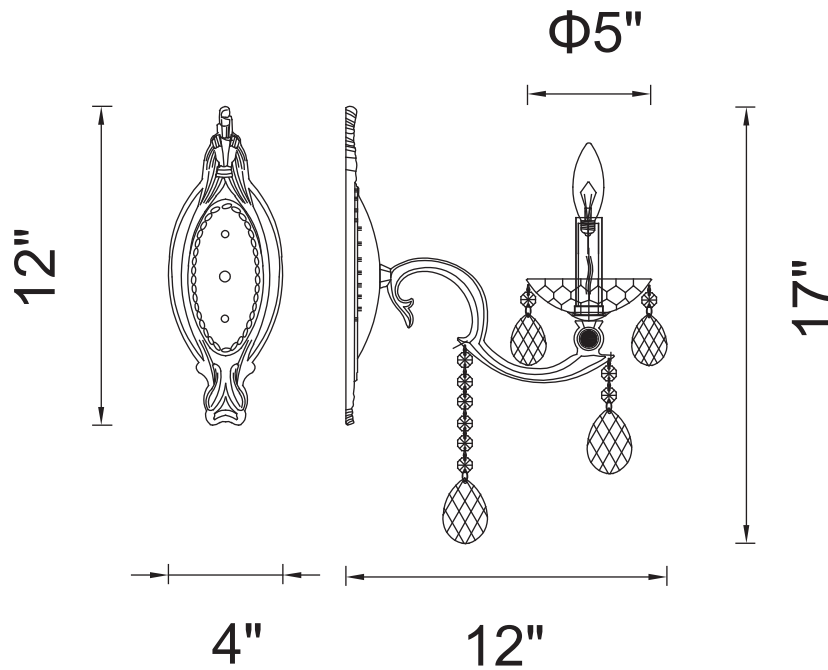

PROJECT: _____

FIXTURE TYPE: _____

LOCATION: _____

CONTACT/PHONE: _____

Item	2025W5C-1
Collection	GLORIOUS
Finish	Chrome
Glass	-----
Crystal	Clear
Input	120V AC,60HZ,AC

Shade	-----
Length/Dia.	5"
Width/Ext.	12"
Height	17"
Maximum	-----
Lumens	-----

Light Source	E12
Bulb Info.	18×60W
Included	-----
Dimmable	No
Color	-----
Weight	