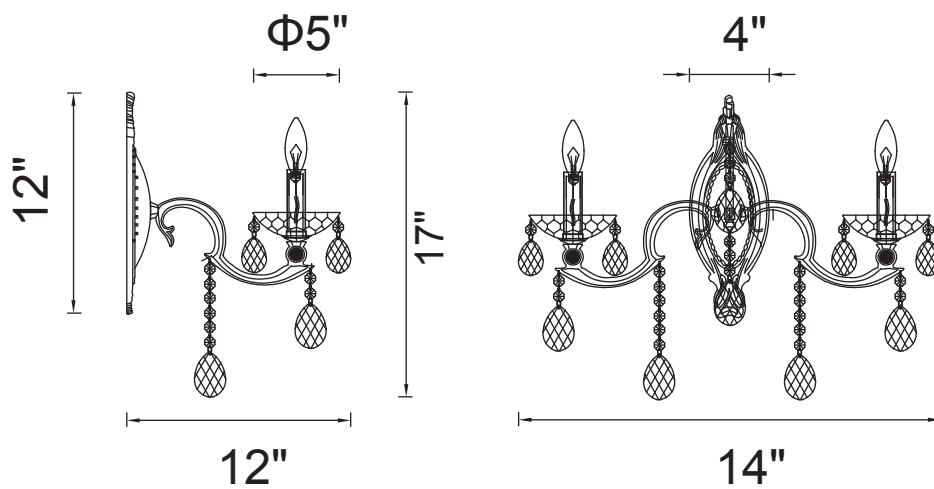

PROJECT: _____

FIXTURE TYPE: _____

LOCATION: _____

CONTACT/PHONE: _____

Item	2025W14C-2
Collection	GLORIOUS
Finish	Chrome
Glass	-----
Crystal	Clear
Input	120V AC,60HZ,AC

Shade	-----
Length/Dia.	14"
Width/Ext.	12"
Height	17"
Maximum	-----
Lumens	-----

Light Source	E12
Bulb Info.	2×60W
Included	-----
Dimmable	No
Color	-----
Weight	