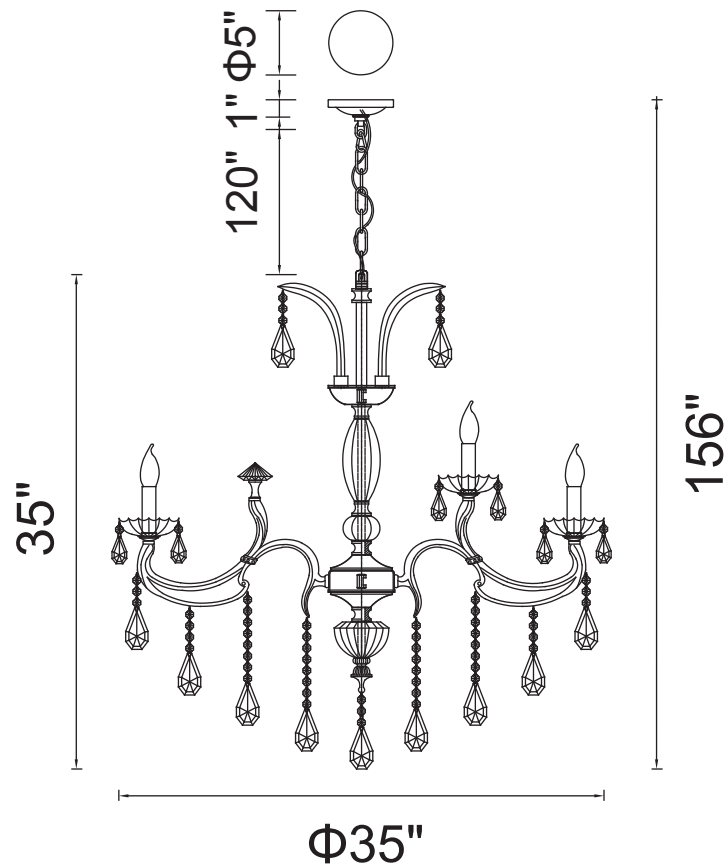

PROJECT: _____

FIXTURE TYPE: _____

LOCATION: _____

CONTACT/PHONE: _____

Item	2024P35C-15
Collection	GLORIOUS
Finish	Chrome
Glass	-----
Crystal	Clear
Input	120V AC,60HZ,AC

Shade	-----
Length/Dia.	35"
Width/Ext.	-----
Height	35"
Maximum	156"
Lumens	-----

Light Source	E12
Bulb Info.	15×60W
Included	-----
Dimmable	No
Color	-----
Weight	