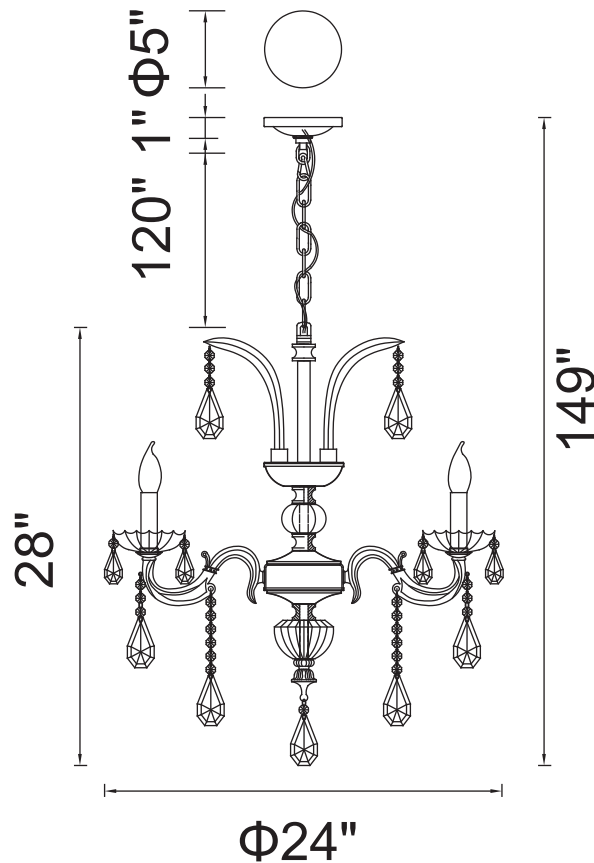

PROJECT: _____

FIXTURE TYPE: _____

LOCATION: _____

CONTACT/PHONE: _____

Item	2024P24C-6
Collection	GLORIOUS
Finish	Chrome
Glass	-----
Crystal	Clear
Input	120V AC,60HZ,AC

Shade	-----
Length/Dia.	24"
Width/Ext.	-----
Height	28"
Maximum	149"
Lumens	-----

Light Source	E12
Bulb Info.	6×60W
Included	-----
Dimmable	No
Color	-----
Weight	