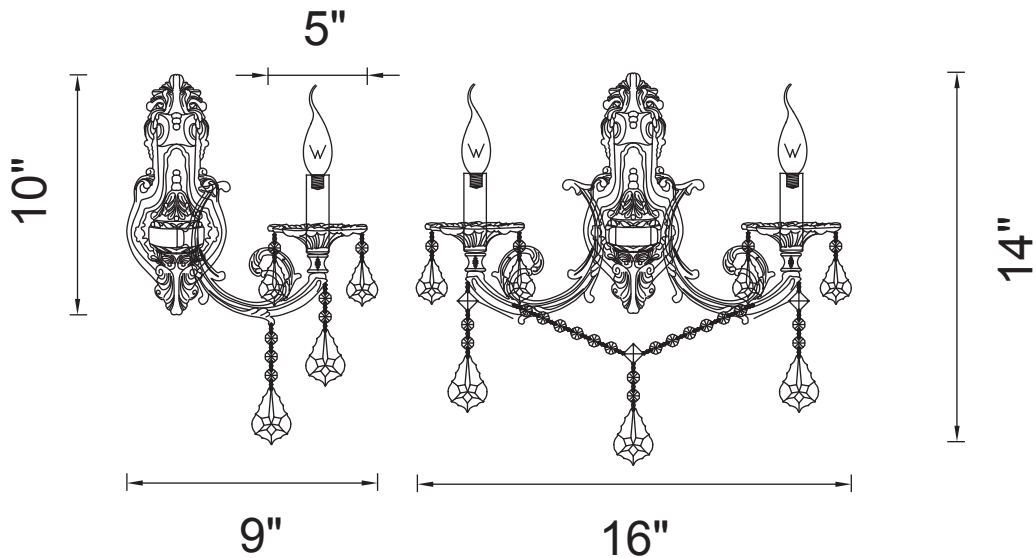

PROJECT: _____

FIXTURE TYPE: _____

LOCATION: _____

CONTACT/PHONE: _____

Item	2022W16AB-2
Collection	BRASS
Finish	Antique Brass
Glass	-----
Crystal	Clear
Input	120V AC,60HZ,AC

Shade	-----
Length/Dia.	16"
Width/Ext.	9"
Height	14"
Maximum	-----
Lumens	-----

Light Source	E12
Bulb Info.	2×60W
Included	-----
Dimmable	No
Color	-----
Weight	