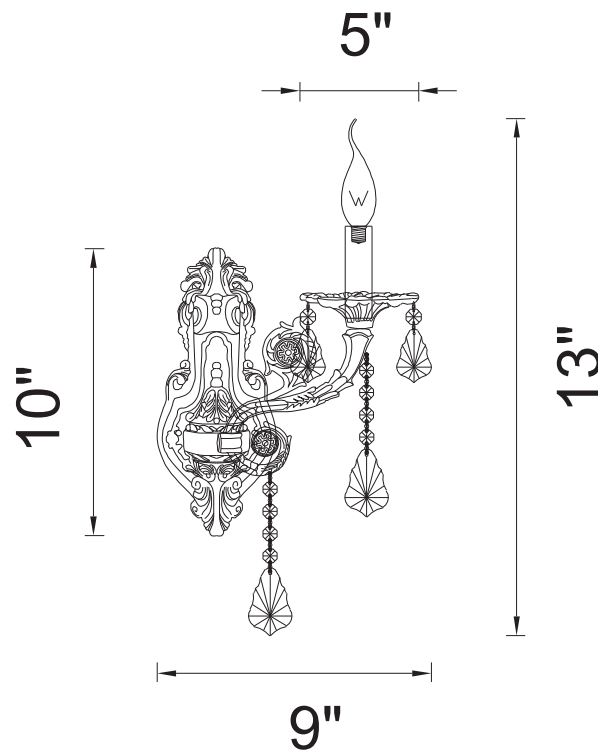

CWI LIGHTING

BRIGHTER LIVING. SIMPLIFIED.

PROJECT: _____

FIXTURE TYPE: _____

LOCATION: _____

CONTACT/PHONE: _____

Item	2021W9AB-1
Collection	BRASS
Finish	Antique Brass
Glass	-----
Crystal	Clear
Input	120V AC,60HZ,AC

Shade	-----
Length/Dia.	9"
Width/Ext.	5"
Height	13"
Maximum	-----
Lumens	-----

Light Source	E12
Bulb Info.	1×60W
Included	-----
Dimmable	No
Color	-----
Weight	