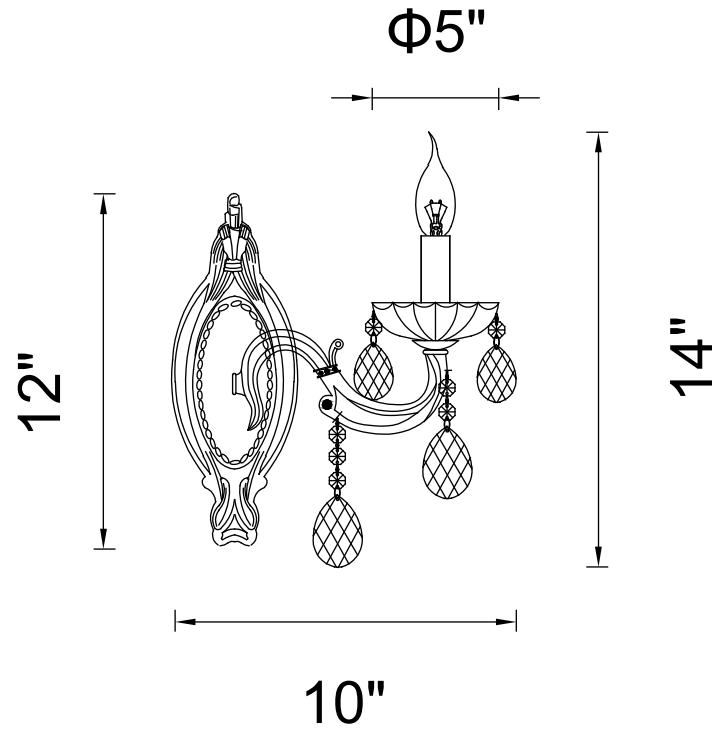

PROJECT: _____

FIXTURE TYPE: _____

LOCATION: _____

CONTACT/PHONE: _____

Item	2016W5C-1
Collection	FLAWLESS
Finish	Chrome
Glass	-----
Crystal	Clear
Input	120V AC,60HZ,AC

Shade	-----
Length/Dia.	5"
Width/Ext.	10"
Height	14"
Maximum	-----
Lumens	-----

Light Source	E12
Bulb Info.	1×60W
Included	-----
Dimmable	No
Color	-----
Weight	