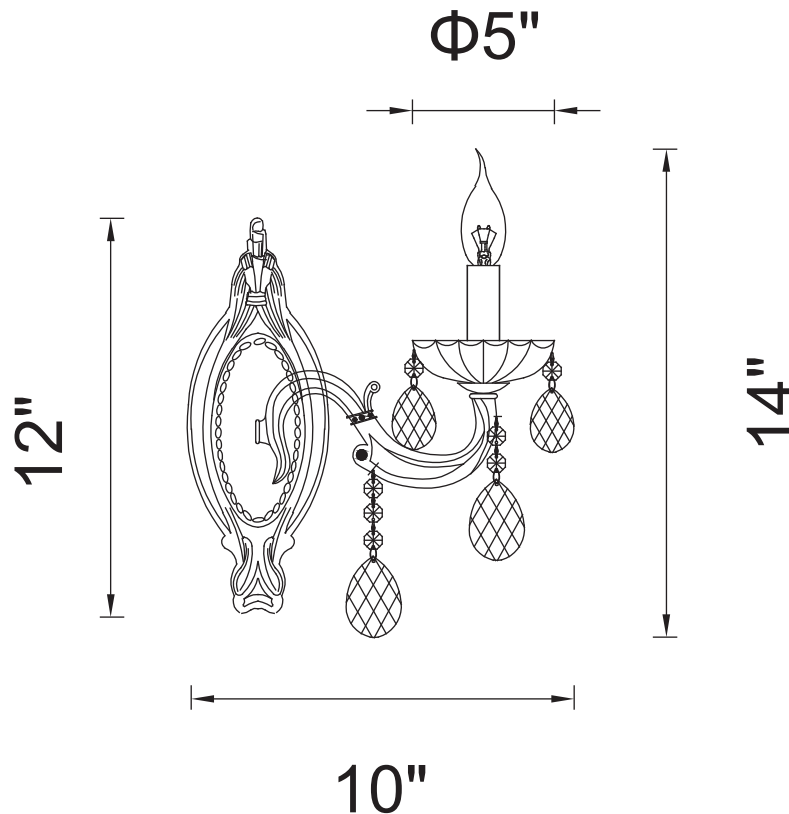

PROJECT: _____

FIXTURE TYPE: _____

LOCATION: _____

CONTACT/PHONE: _____

Item	2016W5AB-1
Collection	FLAWLESS
Finish	Antique Brass
Glass	-----
Crystal	Clear
Input	120V AC,60HZ,AC

Shade	-----
Length/Dia.	5"
Width/Ext.	10"
Height	14"
Maximum	-----
Lumens	-----

Light Source	E12
Bulb Info.	1×60W
Included	-----
Dimmable	No
Color	-----
Weight	