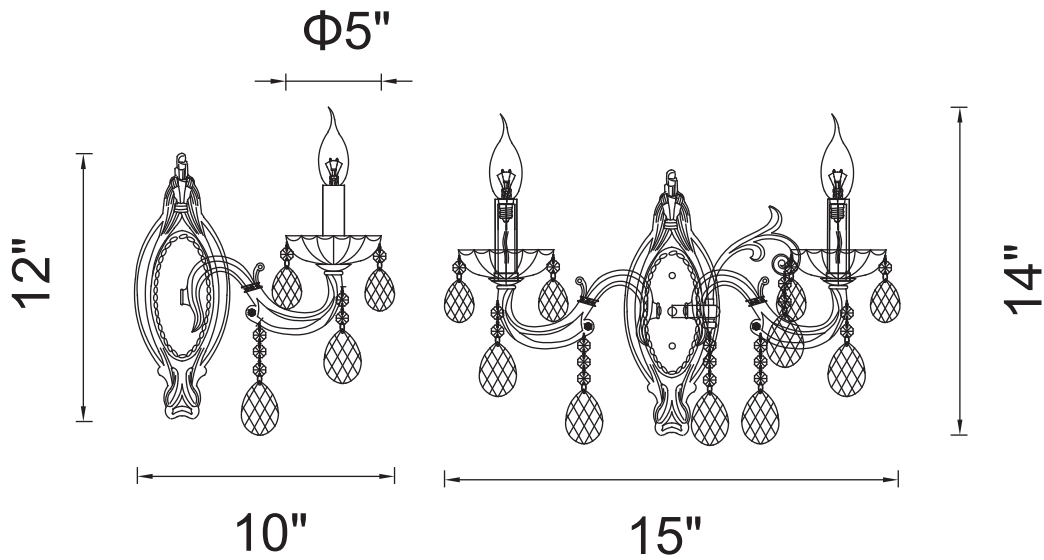

PROJECT: \_\_\_\_\_

FIXTURE TYPE: \_\_\_\_\_

LOCATION: \_\_\_\_\_

CONTACT/PHONE: \_\_\_\_\_

Item	2016W16AB-2
Collection	FLAWLESS
Finish	Antique Brass
Glass	-----
Crystal	Clear
Input	120V AC,60HZ,AC

Shade	-----
Length/Dia.	15"
Width/Ext.	10"
Height	14"
Maximum	-----
Lumens	-----

Light Source	E12
Bulb Info.	2×60W
Included	-----
Dimmable	No
Color	-----
Weight	