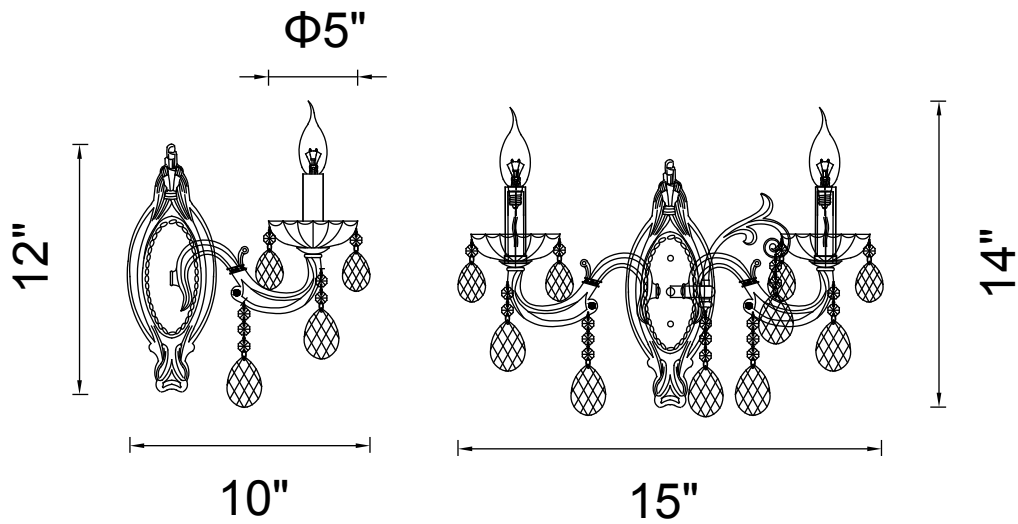

PROJECT: _____

FIXTURE TYPE: _____

LOCATION: _____

CONTACT/PHONE: _____

Item	2016W15C-2
Collection	FLAWLESS
Finish	Chrome
Glass	-----
Crystal	Clear
Input	120V AC,60HZ,AC

Shade	-----
Length/Dia.	15"
Width/Ext.	10"
Height	14"
Maximum	-----
Lumens	-----

Light Source	E12
Bulb Info.	2×60W
Included	-----
Dimmable	No
Color	-----
Weight	