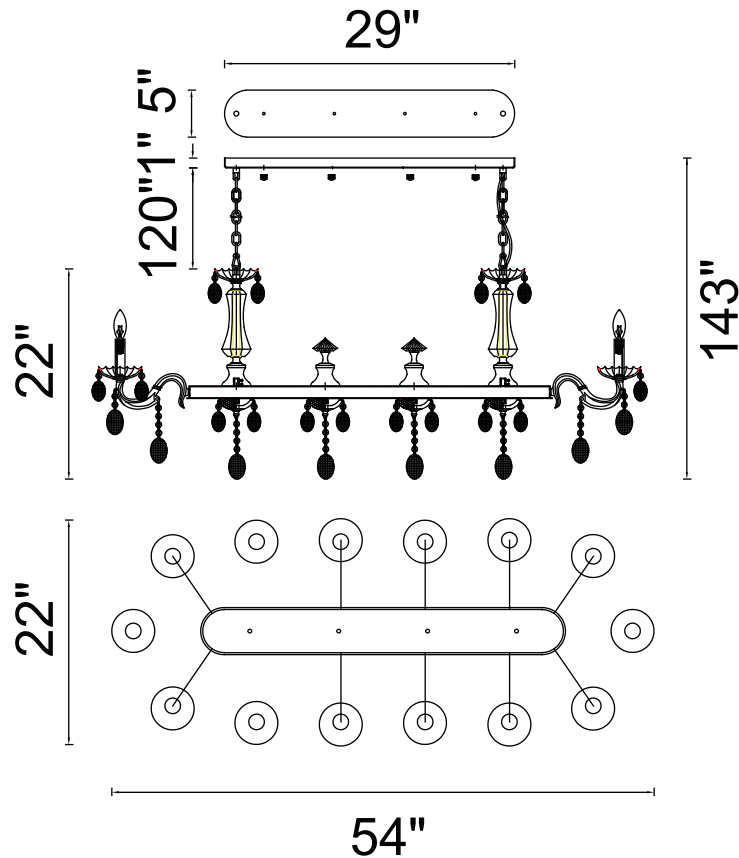

PROJECT: _____

FIXTURE TYPE: _____

LOCATION: _____

CONTACT/PHONE: _____

Item	2016P54C-14
Collection	FLAWLESS
Finish	Chrome
Glass	-----
Crystal	Clear
Input	120V AC,60HZ,AC

Shade	-----
Length/Dia.	54"
Width/Ext.	22"
Height	22"
Maximum	143"
Lumens	-----

Light Source	E12
Bulb Info.	14×60W
Included	-----
Dimmable	No
Color	-----
Weight	