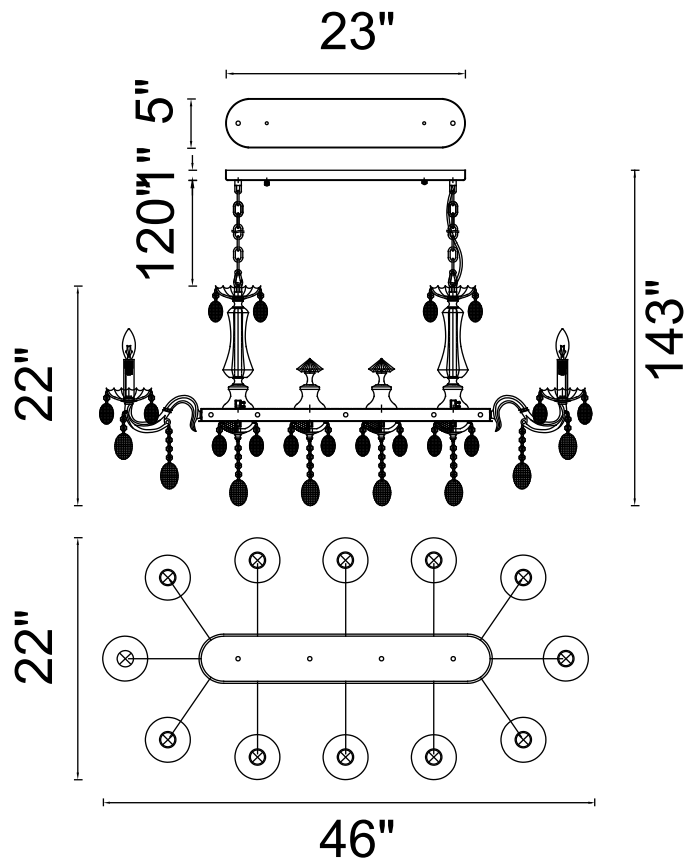

PROJECT: _____

FIXTURE TYPE: _____

LOCATION: _____

CONTACT/PHONE: _____

Item	2016P46C-12
Collection	FLAWLESS
Finish	Chrome
Glass	-----
Crystal	Clear
Input	120V AC,60HZ,AC

Shade	-----
Length/Dia.	46"
Width/Ext.	22"
Height	22"
Maximum	143"
Lumens	-----

Light Source	E12
Bulb Info.	12x60W
Included	-----
Dimmable	No
Color	-----
Weight	