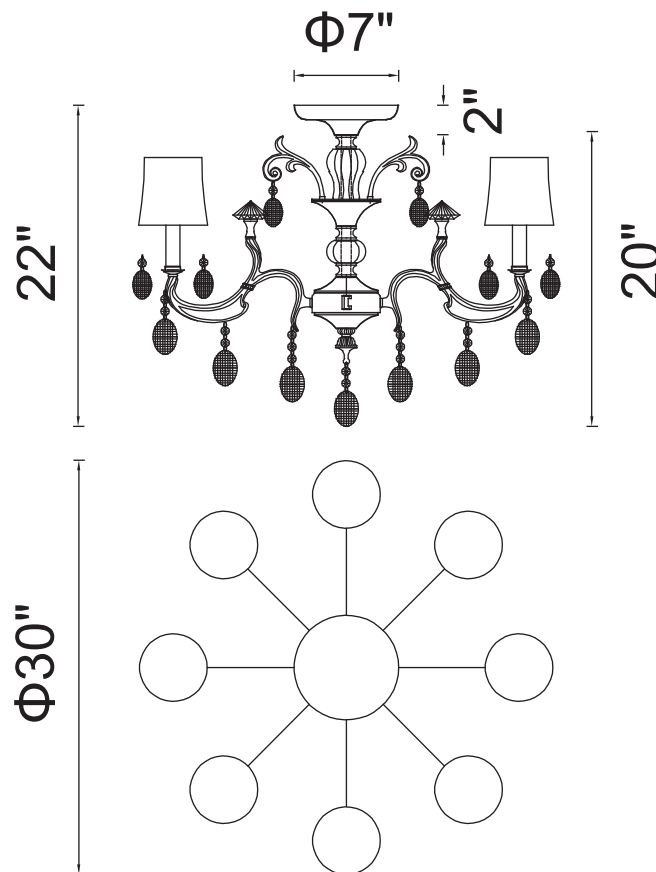

PROJECT: \_\_\_\_\_

FIXTURE TYPE: \_\_\_\_\_

LOCATION: \_\_\_\_\_

CONTACT/PHONE: \_\_\_\_\_

Item	2016C30AB-8
Collection	FLAWLESS
Finish	Antique Brass
Glass	-----
Crystal	Clear
Input	120V AC,60HZ,AC

Shade	-----
Length/Dia.	30"
Width/Ext.	-----
Height	20"
Maximum	22"
Lumens	-----

Light Source	E12
Bulb Info.	8×60W
Included	-----
Dimmable	No
Color	-----
Weight	