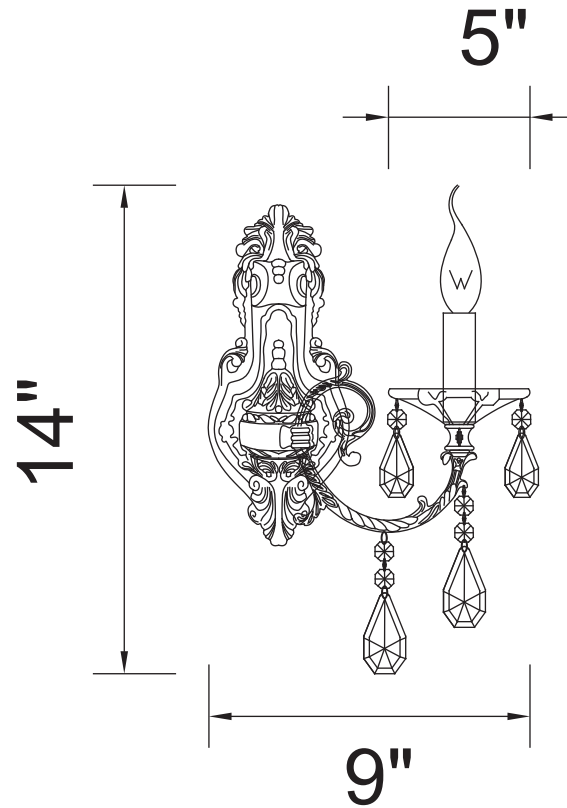

PROJECT: _____

FIXTURE TYPE: _____

LOCATION: _____

CONTACT/PHONE: _____

Item	2015W5AB-1
Collection	BRASS
Finish	Antique Brass
Glass	-----
Crystal	Clear
Input	120V AC,60HZ,AC

Shade	-----
Length/Dia.	5"
Width/Ext.	9"
Height	14"
Maximum	-----
Lumens	-----

Light Source	E12
Bulb Info.	1×60W
Included	-----
Dimmable	No
Color	-----
Weight	