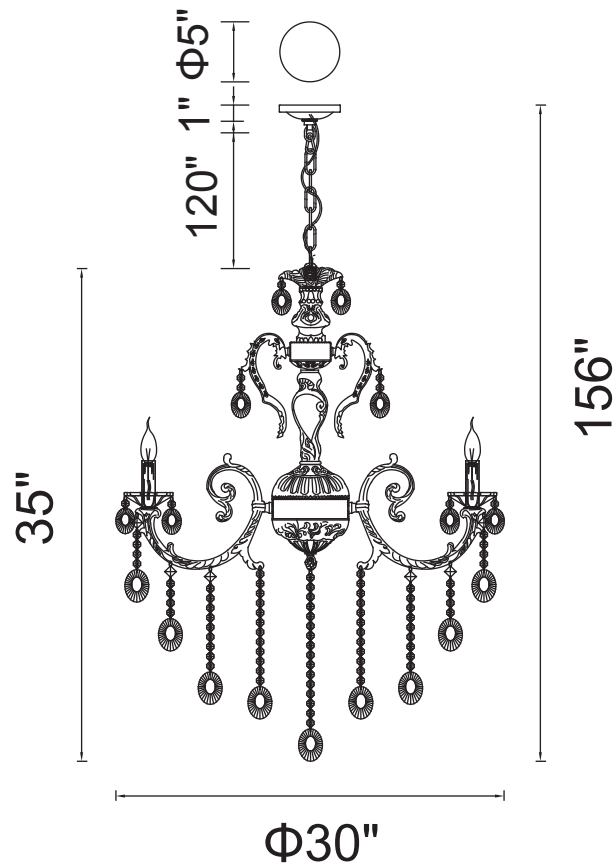

PROJECT: _____

FIXTURE TYPE: _____

LOCATION: _____

CONTACT/PHONE: _____

Item	2015P30AB-8
Collection	BRASS
Finish	Antique Brass
Glass	-----
Crystal	Clear
Input	120V AC,60HZ,AC

Shade	-----
Length/Dia.	30"
Width/Ext.	-----
Height	35"
Maximum	156"
Lumens	-----

Light Source	E12
Bulb Info.	8×60W
Included	-----
Dimmable	No
Color	-----
Weight	