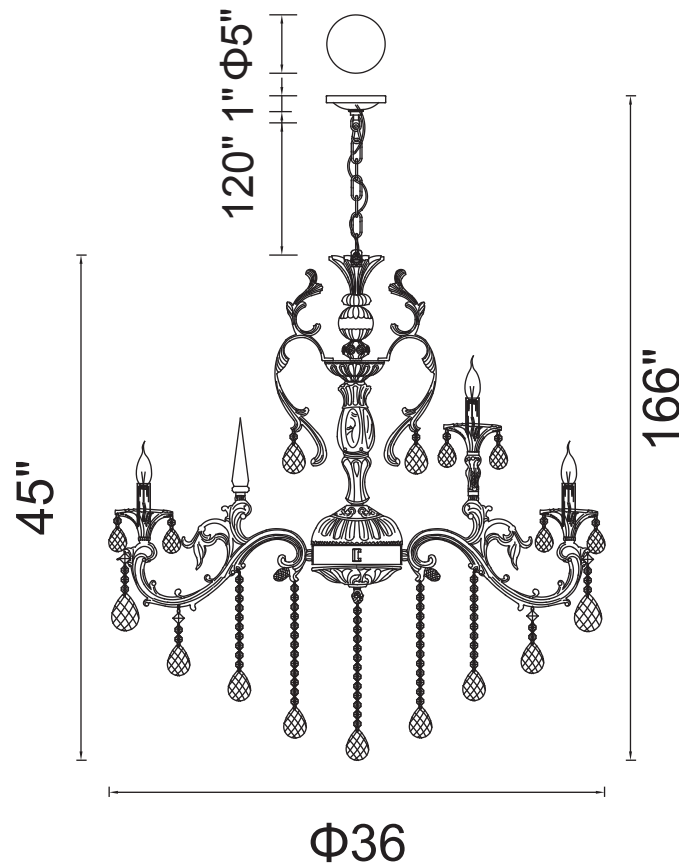

PROJECT: \_\_\_\_\_

FIXTURE TYPE: \_\_\_\_\_

LOCATION: \_\_\_\_\_

CONTACT/PHONE: \_\_\_\_\_

Item	2013P36AB-12
Collection	BRASS
Finish	Chrome
Glass	-----
Crystal	Clear
Input	120V AC,60HZ,AC

Shade	-----
Length/Dia.	36"
Width/Ext.	-----
Height	45"
Maximum	166"
Lumens	-----

Light Source	E12
Bulb Info.	12×60W
Included	-----
Dimmable	No
Color	-----
Weight	