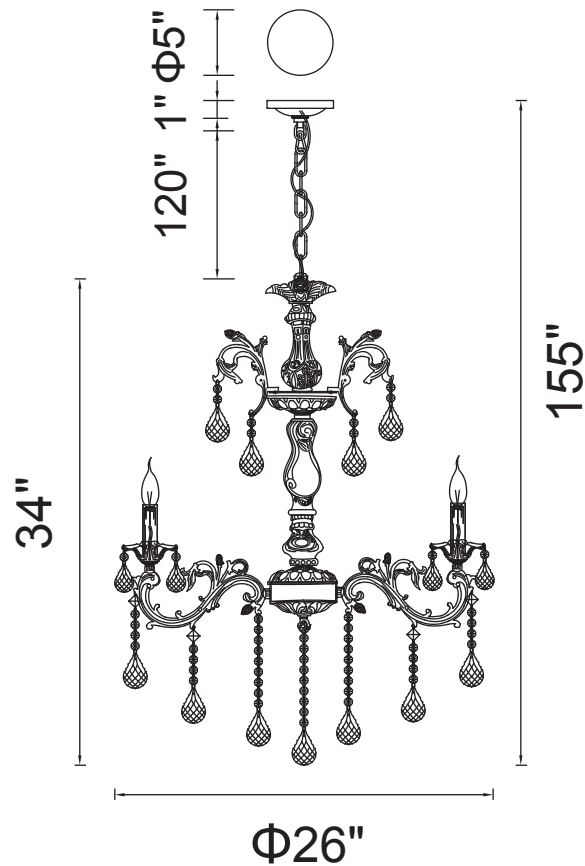

PROJECT: _____

FIXTURE TYPE: _____

LOCATION: _____

CONTACT/PHONE: _____

Item	2013P26AB-6
Collection	BRASS
Finish	Chrome
Glass	-----
Crystal	Clear
Input	120V AC,60HZ,AC

Shade	-----
Length/Dia.	26"
Width/Ext.	-----
Height	34"
Maximum	155"
Lumens	-----

Light Source	E12
Bulb Info.	6×60W
Included	-----
Dimmable	No
Color	-----
Weight	