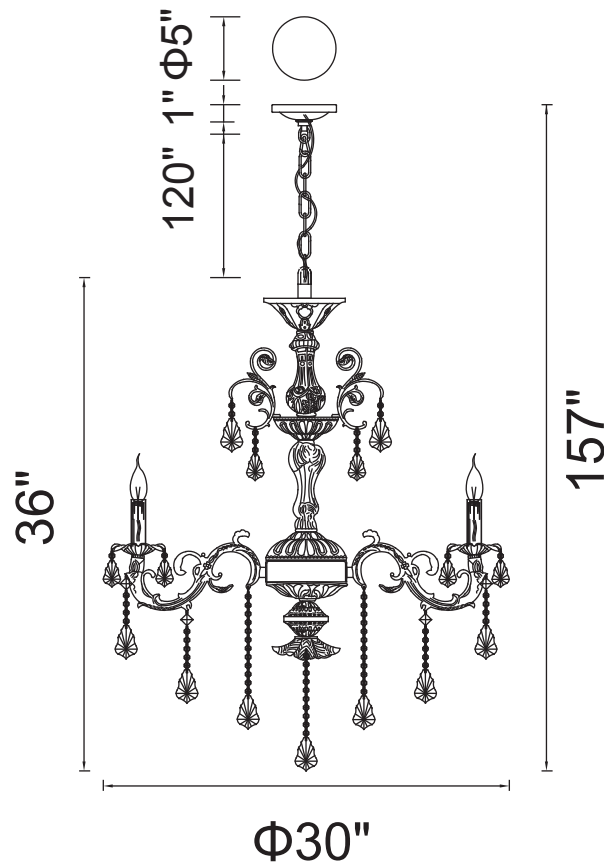

PROJECT: _____

FIXTURE TYPE: _____

LOCATION: _____

CONTACT/PHONE: _____

Item	2011P30AB-8
Collection	BRASS
Finish	Antique Brass
Glass	-----
Crystal	Clear
Input	120V AC,60HZ,AC

Shade	-----
Length/Dia.	30"
Width/Ext.	-----
Height	36"
Maximum	157"
Lumens	-----

Light Source	E12
Bulb Info.	8×60W
Included	-----
Dimmable	No
Color	-----
Weight	