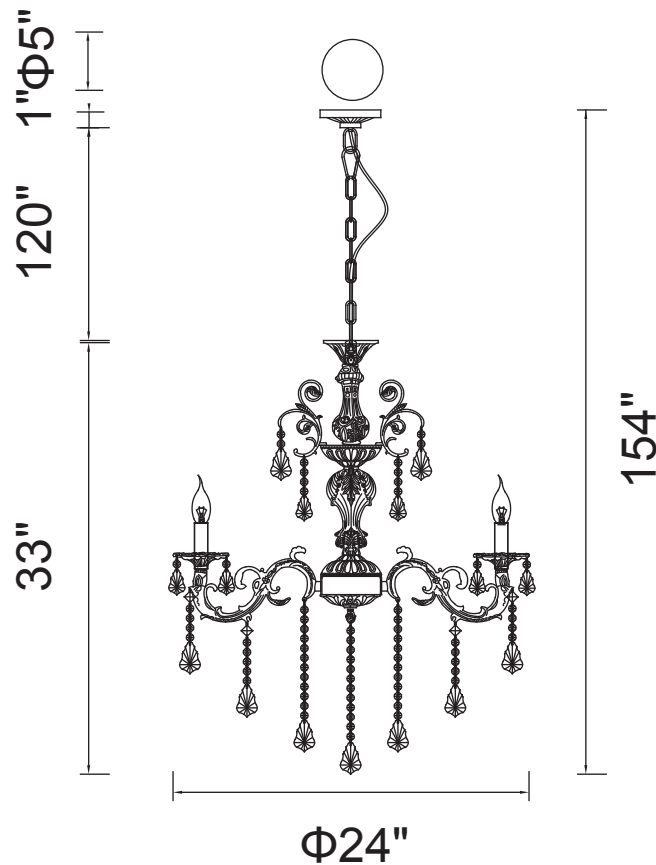

PROJECT: _____

FIXTURE TYPE: _____

LOCATION: _____

CONTACT/PHONE: _____

Item	2011P24AB-6
Collection	BRASS
Finish	Antique Brass
Glass	-----
Crystal	Clear
Input	120V AC,60HZ,AC

Shade	-----
Length/Dia.	24"
Width/Ext.	-----
Height	33"
Maximum	154"
Lumens	-----

Light Source	E12
Bulb Info.	6×60W
Included	-----
Dimmable	No
Color	-----
Weight	