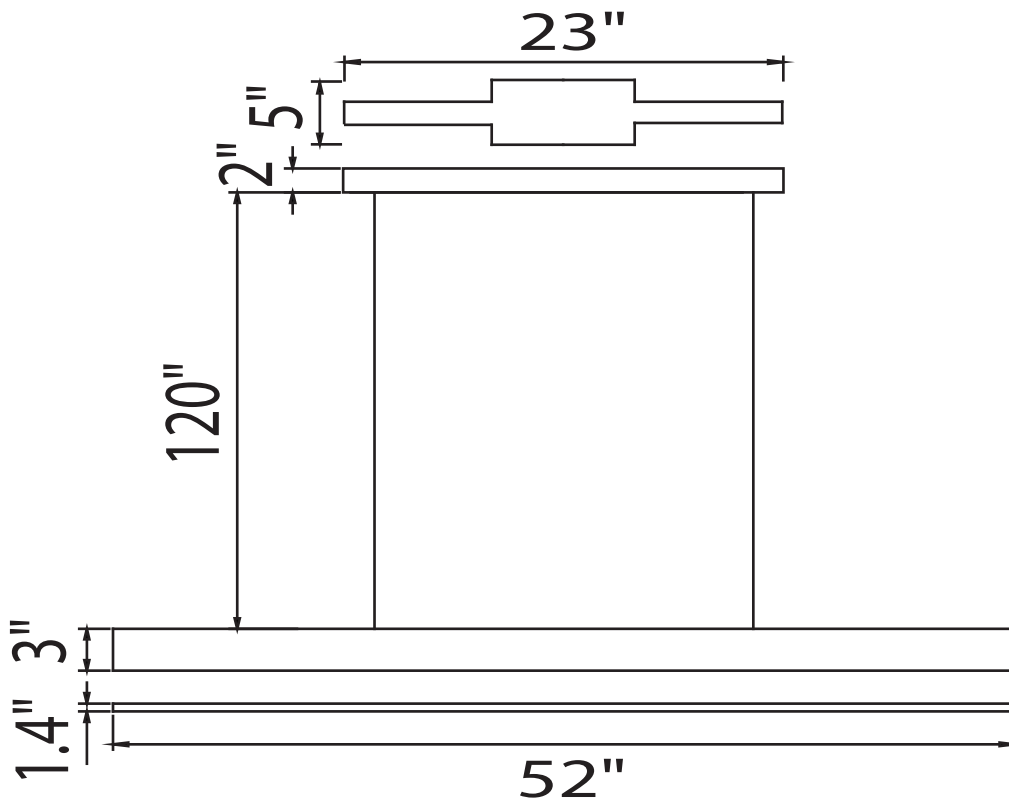

PROJECT: _____

FIXTURE TYPE: _____

LOCATION: _____

CONTACT/PHONE: _____

Item	1701P52-A-101
Collection	Pienza
Finish	Black
Glass	-----
Crystal	-----
Input	120V AC, 60HZ

Shade	-----
Length/Dia.	52"
Width/Ext.	1.4"
Height	3"
Maximum	125"
Lumens	1560

Light Source	LED
Bulb Info.	30W
Included	-----
Dimmable	Yes
Color	3000K
Weight	8 Lbs