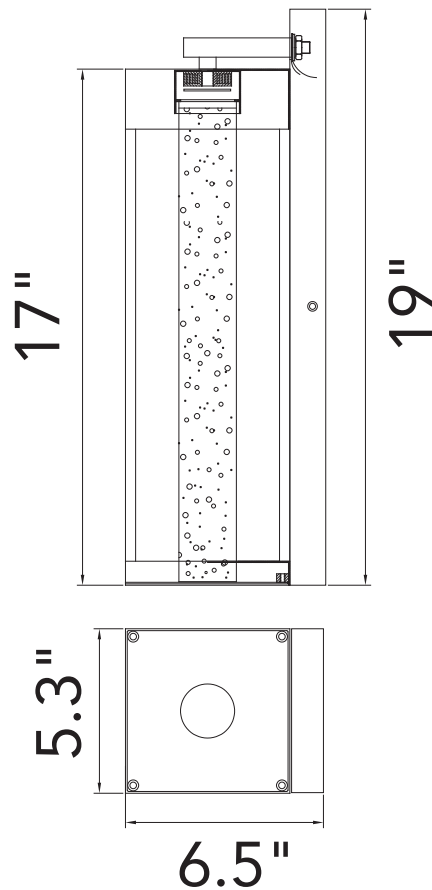

PROJECT: \_\_\_\_\_  
 FIXTURE TYPE: \_\_\_\_\_  
 LOCATION: \_\_\_\_\_  
 CONTACT/PHONE: \_\_\_\_\_

Item	1696W5-1-101-C
Collection	ROCHESTER
Finish	Black
Glass	-----
Crystal	Clear
Input	120V AC,60HZ,AC

Shade	-----
Length/Dia.	5.3"
Width/Ext.	6.5"
Height	17"
Maximum	19"
Lumens	312

Light Source	LED
Bulb Info.	6W
Included	-----
Dimmable	Yes
Color	3000K
Weight	