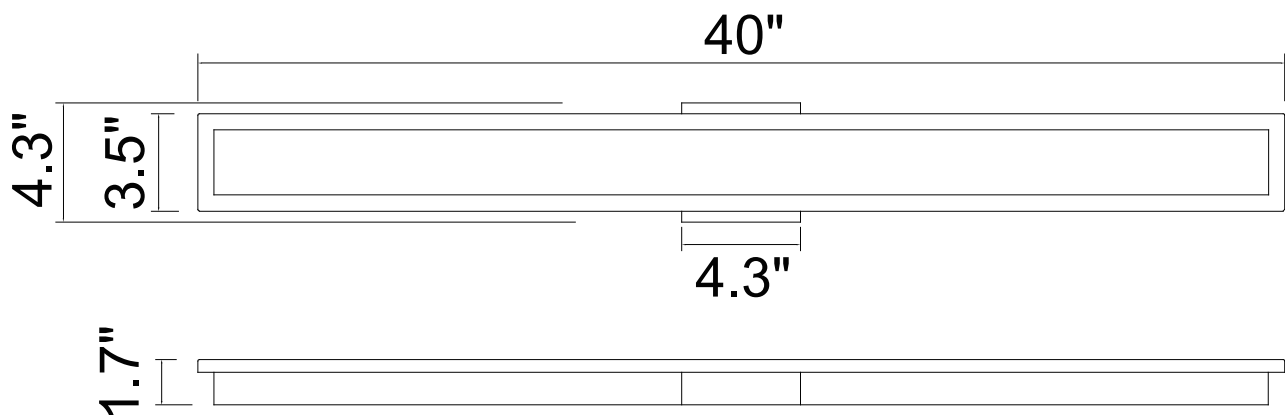

PROJECT: _____

FIXTURE TYPE: _____

LOCATION: _____

CONTACT/PHONE: _____

Item	1694W40-101
Collection	Malibu
Finish	Black
Acrylic	Frosted
Crystal	-----
Input	120V AC,60HZ,AC

Shade	-----
Length/Dia.	40"
Width/Ext.	1.7"
Height	4.3"
Maximum	-----
Lumens	468

Light Source	LED
Bulb Info.	9W
Included	-----
Dimmable	Yes
Color	3000K
Weight	5.5 LB