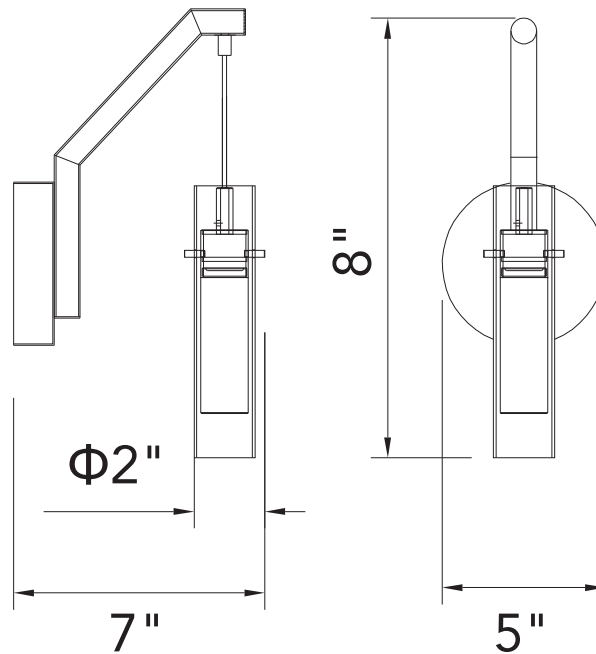

PROJECT: _____

FIXTURE TYPE: _____

LOCATION: _____

CONTACT/PHONE: _____

Item	1606W5-1-602
Collection	OLINDA
Finish	Satin Gold
Glass	Clear
Crystal	Frosted
Input	120V AC, 60HZ

Shade	-----
Length/Dia.	5"
Width/Ext.	7"
Height	8"
Maximum	-----
Lumens	104

Light Source	LED
Bulb Info.	2W
Included	-----
Dimmable	Yes
Color	3000K
Weight	4 Lbs