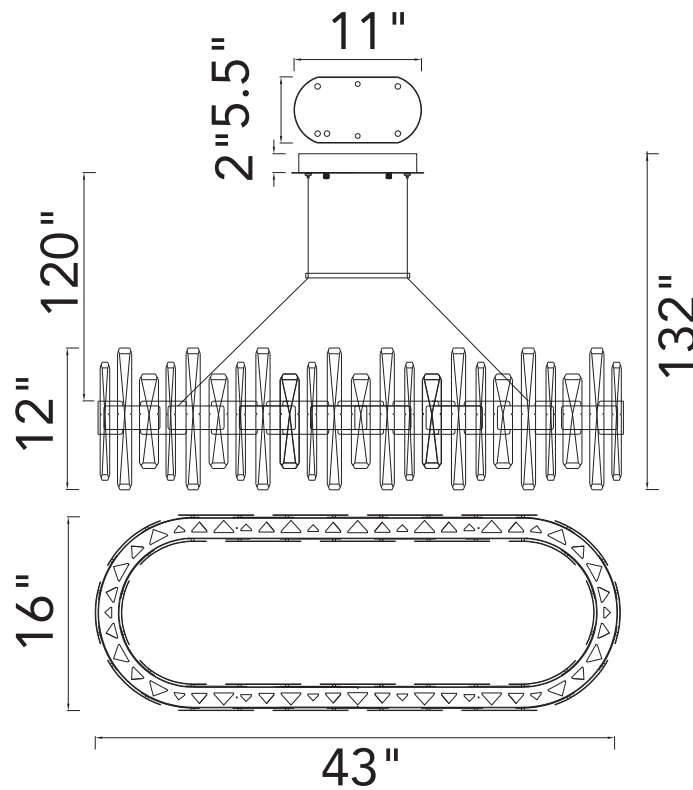

PROJECT: _____

FIXTURE TYPE: _____

LOCATION: _____

CONTACT/PHONE: _____

| | |
|------------|-----------------------------|
| Item | 1592P43-612-RC |
| Collection | AYA |
| Finish | Pearl Black + Titanium Gold |
| Acrylic | ----- |
| Crystal | Clear |
| Input | 120V AC,60HZ,AC |

| | |
|-------------|-------|
| Shade | ----- |
| Length/Dia. | 43" |
| Width/Ext. | 16" |
| Height | 12" |
| Maximum | 132" |
| Lumens | 3900 |

| | |
|--------------|-------|
| Light Source | LED |
| Bulb Info. | 75W |
| Included | ----- |
| Dimmable | Yes |
| Color | 3000K |
| Weight | |