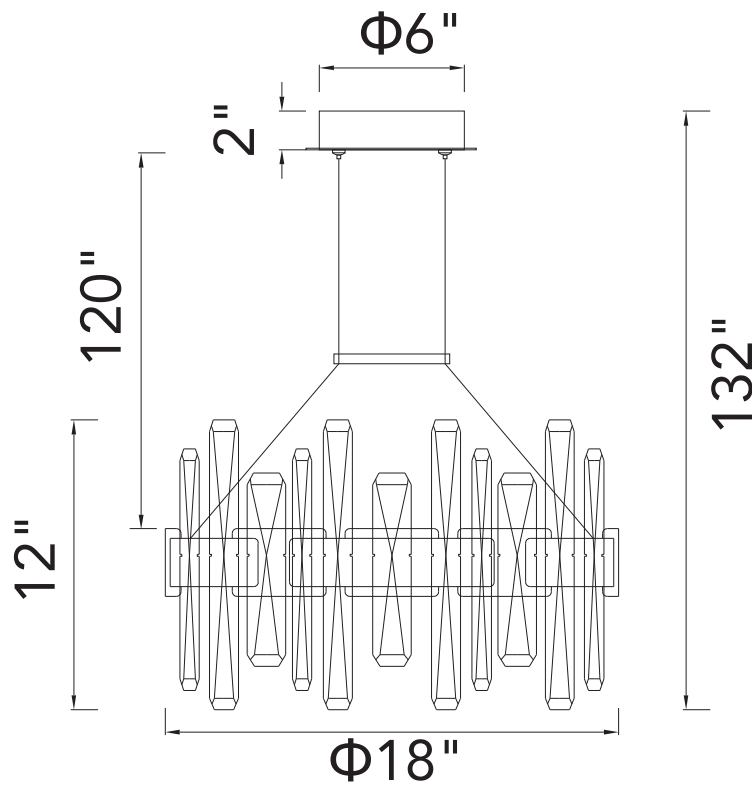

PROJECT: \_\_\_\_\_

FIXTURE TYPE: \_\_\_\_\_

LOCATION: \_\_\_\_\_

CONTACT/PHONE: \_\_\_\_\_

Item	1592P18-612
Collection	AYA
Finish	Pearl Black + Titanium Gold
Acrylic	-----
Crystal	Clear
Input	120V AC,60HZ,AC

Shade	-----
Length/Dia.	18"
Width/Ext.	-----
Height	12"
Maximum	132"
Lumens	1820

Light Source	LED
Bulb Info.	35W
Included	-----
Dimmable	Yes
Color	3000K
Weight	