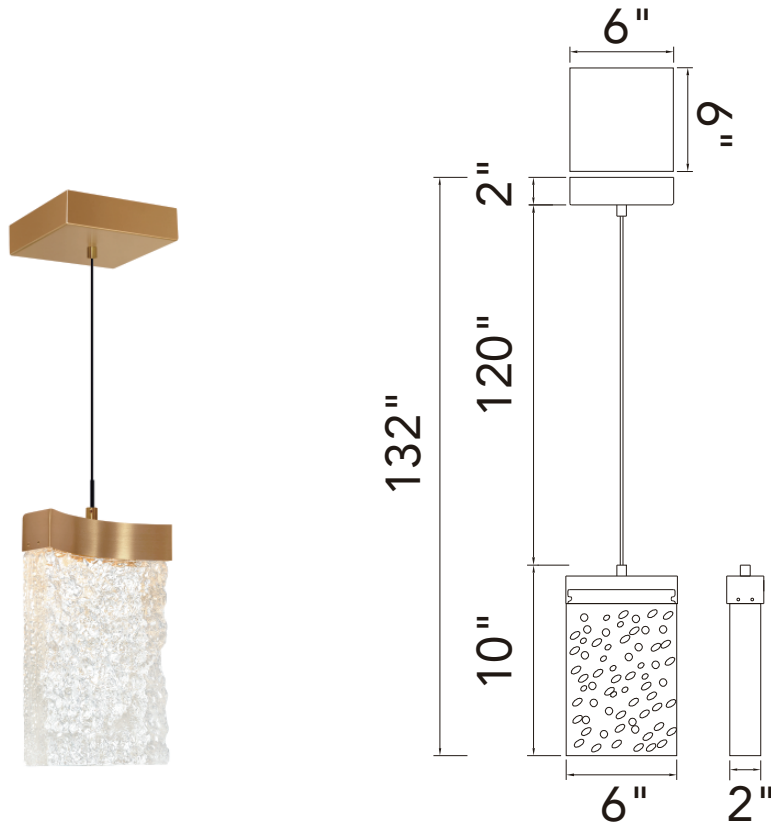

PROJECT: _____
 FIXTURE TYPE: _____
 LOCATION: _____
 CONTACT/PHONE: _____

Item	1587P6-1-624	Shade Color	-----	Lumens	520
Collection	LAVA	Min Assembled Height	12"	Light Source	LED
Category	Mini Pendant	Max Assembled Height	132"	Bulb Info.	10W
Finish	Brass	Width	6"	Included	-----
Glass	Clear	Length	2"	Dimmable	Yes
Crystal	-----	Extension Wall Mounts	-----	Colour Temp	3000K
Acrylic	-----	Input	120V AC,60HZ,AC	Weight	6.82Lbs