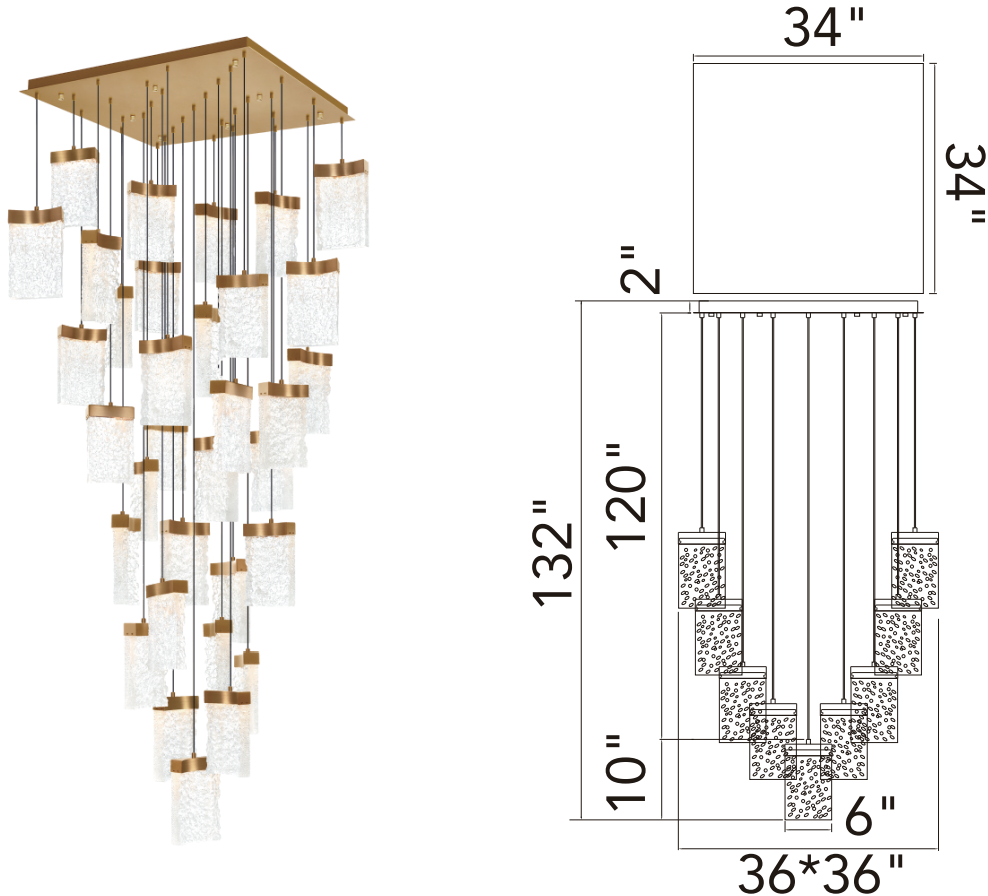

PROJECT: \_\_\_\_\_  
 FIXTURE TYPE: \_\_\_\_\_  
 LOCATION: \_\_\_\_\_  
 CONTACT/PHONE: \_\_\_\_\_

Item	1587P36-33-624
Collection	LAVA
Category	Chandelier
Finish	Brass
Glass	Clear
Crystal	-----
Acrylic	-----

Shade Color	-----
Min Assembled Height	12"
Max Assembled Height	132"
Width	36"
Length	36"
Extension Wall Mounts	-----
Input	120V AC,60HZ,AC

Lumens	20280
Light Source	LED
Bulb Info.	390W
Included	-----
Dimmable	Yes
Colour Temp	3000K
Weight	269.456Lbs