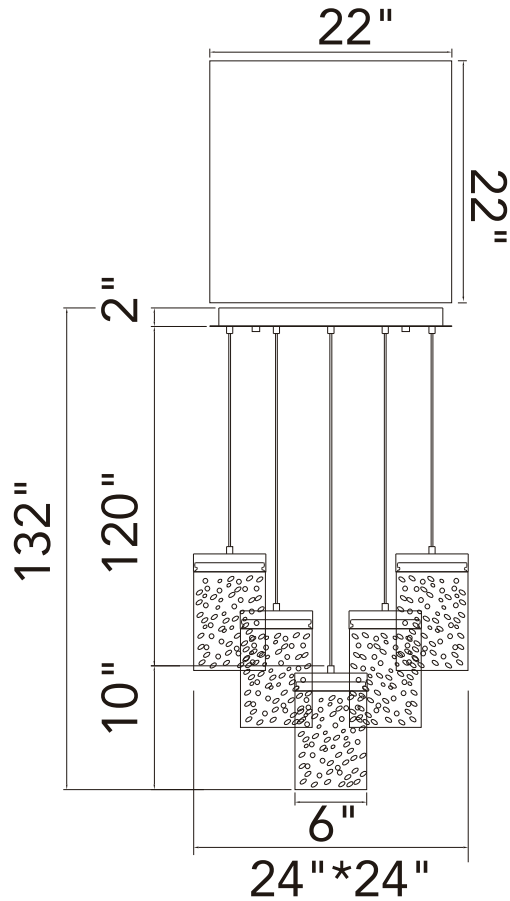

PROJECT: _____
 FIXTURE TYPE: _____
 LOCATION: _____
 CONTACT/PHONE: _____

Item	1587P24-17-624
Collection	LAVA
Category	Chandelier
Finish	Brass
Glass	Clear
Crystal	-----
Acrylic	-----

Shade Color	-----
Min Assembled Height	12"
Max Assembled Height	132"
Width	24"
Length	24"
Extension Wall Mounts	-----
Input	120V AC,60HZ,AC

Lumens	9880
Light Source	LED
Bulb Info.	190W
Included	-----
Dimmable	Yes
Colour Temp	3000K
Weight	124.3Lbs

CWI Lighting
 2775 Broadway
 Buffalo, NY 14227
 USA

CWI Lighting
 140 Steelcase Rd. W.
 Markham ON. L3R 3J9
 Canada