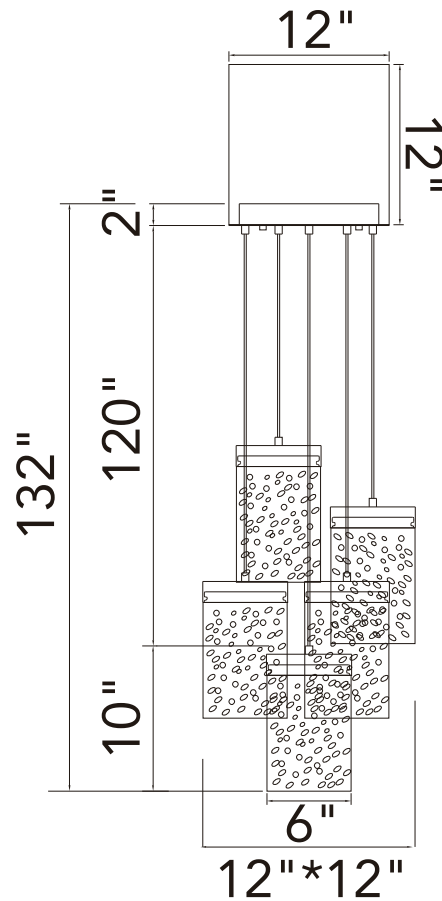

PROJECT: _____
 FIXTURE TYPE: _____
 LOCATION: _____
 CONTACT/PHONE: _____

Item	1587P12-5-101
Collection	LAVA
Category	Mini Pendant
Finish	Black
Glass	Clear
Crystal	-----
Acrylic	-----

Shade Color	-----
Min Assembled Height	12"
Max Assembled Height	132"
Width	12"
Length	12"
Extension Wall Mounts	-----
Input	120V AC,60HZ,AC

Lumens	2860
Light Source	LED
Bulb Info.	55W
Included	-----
Dimmable	Yes
Colour Temp	3000K
Weight	37.4Lbs

CWI Lighting
 2775 Broadway
 Buffalo, NY 14227
 USA

CWI Lighting
 140 Steelcase Rd. W.
 Markham ON. L3R 3J9
 Canada