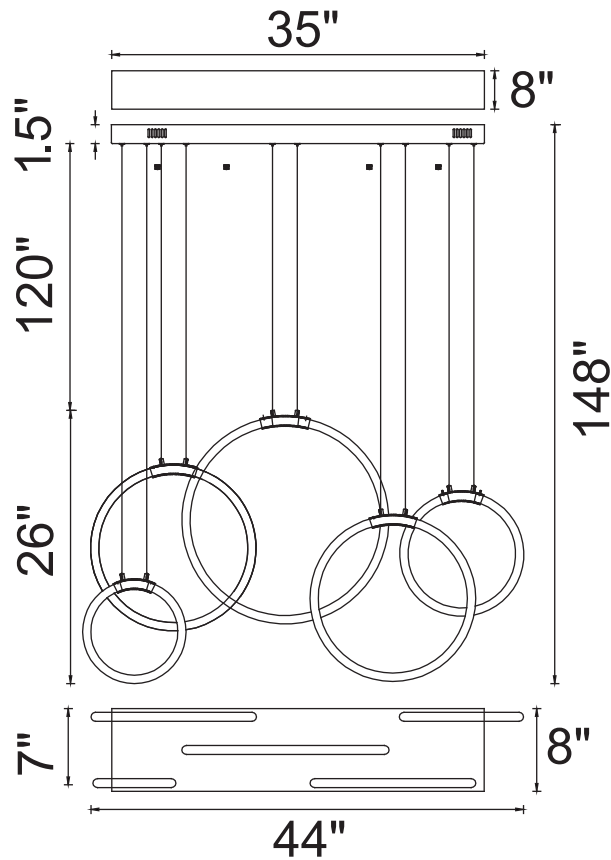

PROJECT: \_\_\_\_\_

FIXTURE TYPE: \_\_\_\_\_

LOCATION: \_\_\_\_\_

CONTACT/PHONE: \_\_\_\_\_

Item	1273P44-5-101-RC
Collection	FLUTE
Finish	Black
Acrylic	White
Crystal	-----
Input	120V AC,60HZ,AC

Shade	-----
Length/Dia.	44"
Width/Ext.	7"
Height	26"
Maximum	148"
Lumens	2184

Light Source	LED
Bulb Info.	42W
Included	-----
Dimmable	Yes
Color	3000K
Weight	