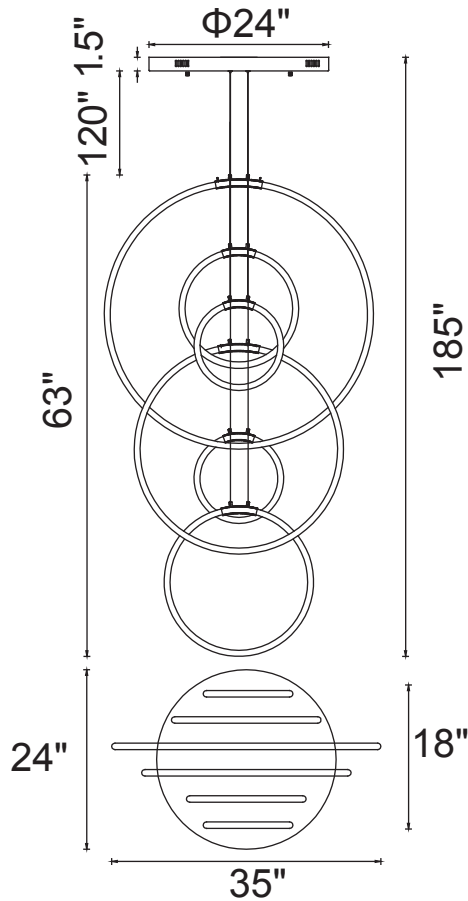

PROJECT: _____
 FIXTURE TYPE: _____
 LOCATION: _____
 CONTACT/PHONE: _____

Item	1273P35-6-602-R
Collection	HOOPS
Finish	Satin Gold
Acrylic	White
Crystal	Clear
Input	120V AC,60HZ,AC

Shade	-----
Length/Dia.	35"
Width/Ext.	18"
Height	63"
Maximum	185"
Lumens	3640

Light Source	LED
Bulb Info.	70W
Included	-----
Dimmable	Yes
Color	3000K
Weight	