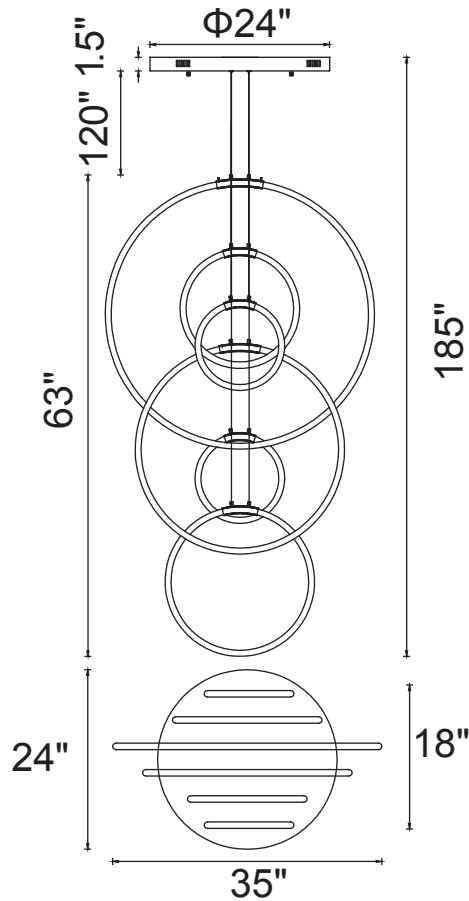

PROJECT: _____

FIXTURE TYPE: _____

LOCATION: _____

CONTACT/PHONE: _____

Item	1273P35-6-602-R
Collection	HOOPS
Finish	Satin Gold
Acrylic	White
Crystal	Clear
Input	120V AC,60HZ,AC

Shade	-----
Length/Dia.	35"
Width/Ext.	18"
Height	63"
Maximum	185"
Lumens	3640

Light Source	LED
Bulb Info.	70W
Included	-----
Dimmable	Yes
Color	3000K
Weight	