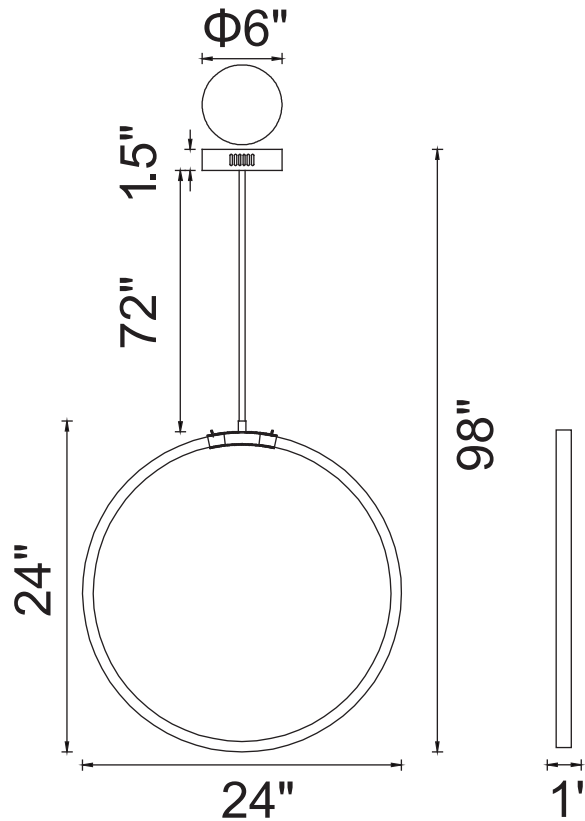

PROJECT: _____

FIXTURE TYPE: _____

LOCATION: _____

CONTACT/PHONE: _____

Item	1273P24-1-602
Collection	FLUTE
Finish	Satin Gold
Acrylic	White
Crystal	-----
Input	120V AC,60HZ,AC

Shade	-----
Length/Dia.	24"
Width/Ext.	1"
Height	24"
Maximum	98"
Lumens	1144

Light Source	LED
Bulb Info.	22W
Included	-----
Dimmable	Yes
Color	3000K
Weight	