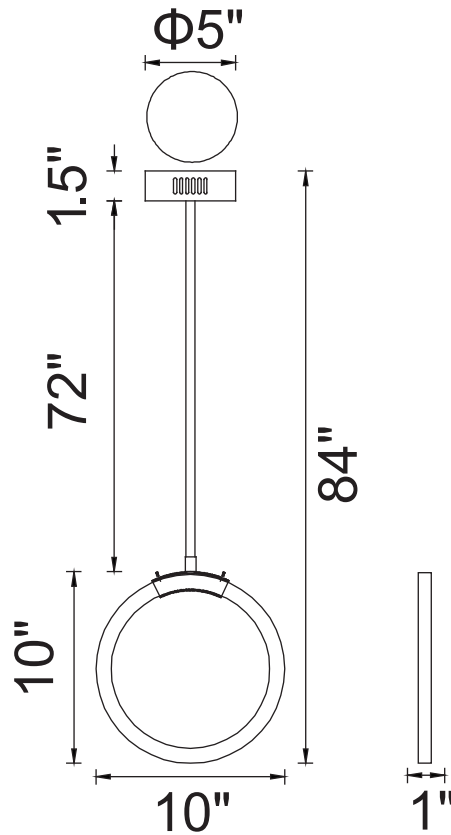

PROJECT: _____
 FIXTURE TYPE: _____
 LOCATION: _____
 CONTACT/PHONE: _____

Item	1273P10-1-101
Collection	FLUTE
Finish	Black
Acrylic	White
Crystal	-----
Input	120V AC,60HZ,AC

Shade	-----
Length/Dia.	10"
Width/Ext.	1"
Height	10"
Maximum	84"
Lumens	624

Light Source	LED
Bulb Info.	12W
Included	-----
Dimmable	Yes
Color	3000K
Weight	