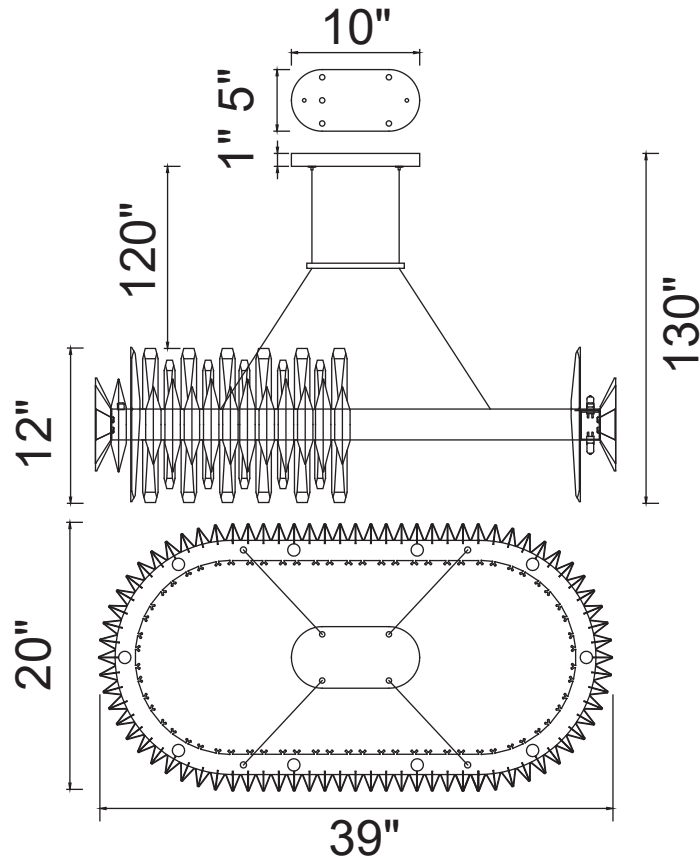

PROJECT: _____

FIXTURE TYPE: _____

LOCATION: _____

CONTACT/PHONE: _____

Item	1247P39-20-602-0
Collection	CITYSCAPE
Finish	Satin Gold
Glass	-----
Crystal	Clear
Input	120V AC,60HZ,AC

Shade	-----
Length/Dia.	39"
Width/Ext.	20"
Height	12"
Maximum	130"
Lumens	-----

Light Source	G9
Bulb Info.	20x40W
Included	-----
Dimmable	Yes
Color	-----
Weight	