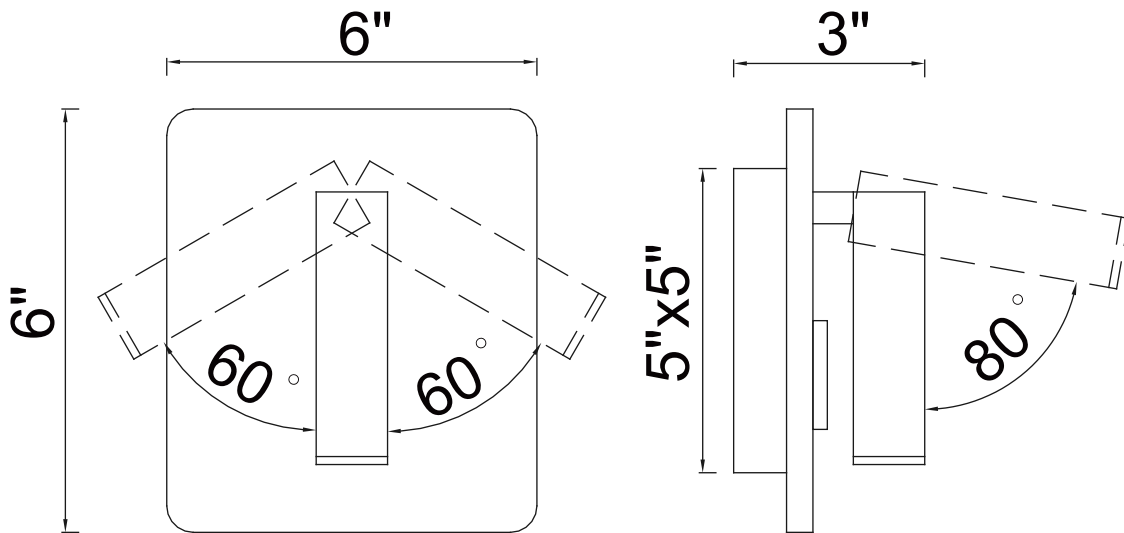

PROJECT: _____
 FIXTURE TYPE: _____
 LOCATION: _____
 CONTACT/PHONE: _____

Item	1242W6-101
Collection	PRIVATE I
Finish	Matte Black
Glass	-----
Crystal	Clear
Input	120V AC,60HZ,AC

Shade	-----
Length/Dia.	6"
Width/Ext.	3"
Height	6"
Maximum	-----
Lumens	312

Light Source	LED
Bulb Info.	6W
Included	-----
Dimmable	Yes
Color	3000K
Weight	