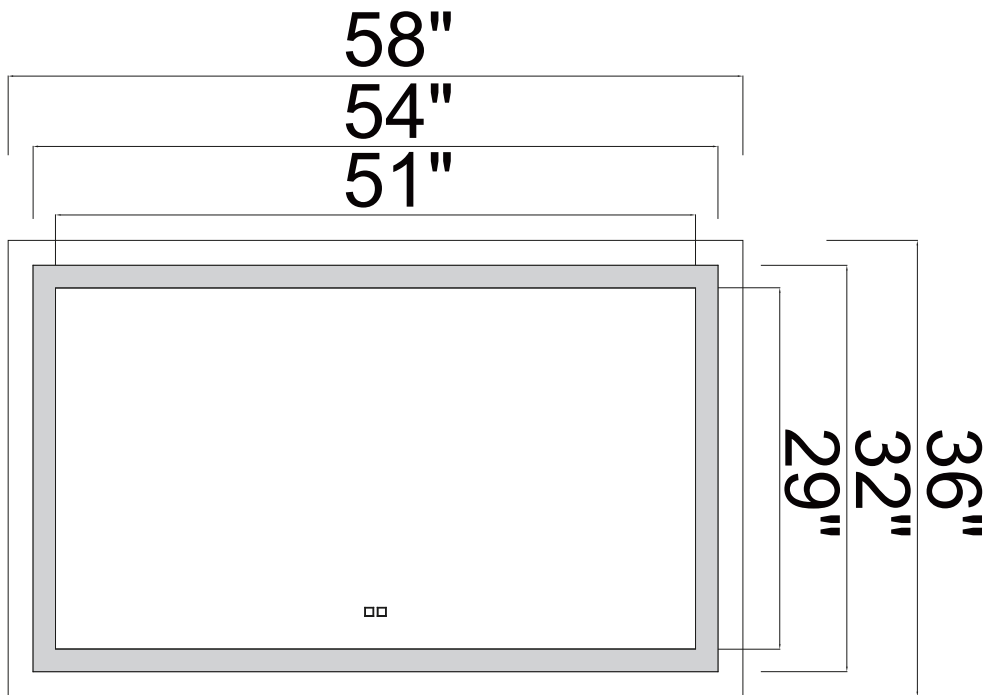

PROJECT: _____
 FIXTURE TYPE: _____
 LOCATION: _____
 CONTACT/PHONE: _____

Mirror can not turn on/off from a wall switch

Item	1232W58-36-A
Collection	ABRIL
Finish	White
Glass	-----
Crystal	-----
Input	120V AC,60HZ,AC

Shade	-----
Length/Dia.	58"
Width/Ext.	2"
Height	36"
Maximum	-----
Lumens	1352

Light Source	LED
Bulb Info.	26W
Included	-----
Dimmable	No
Color	3000K, 4000K, 6000K
Weight	63 lb