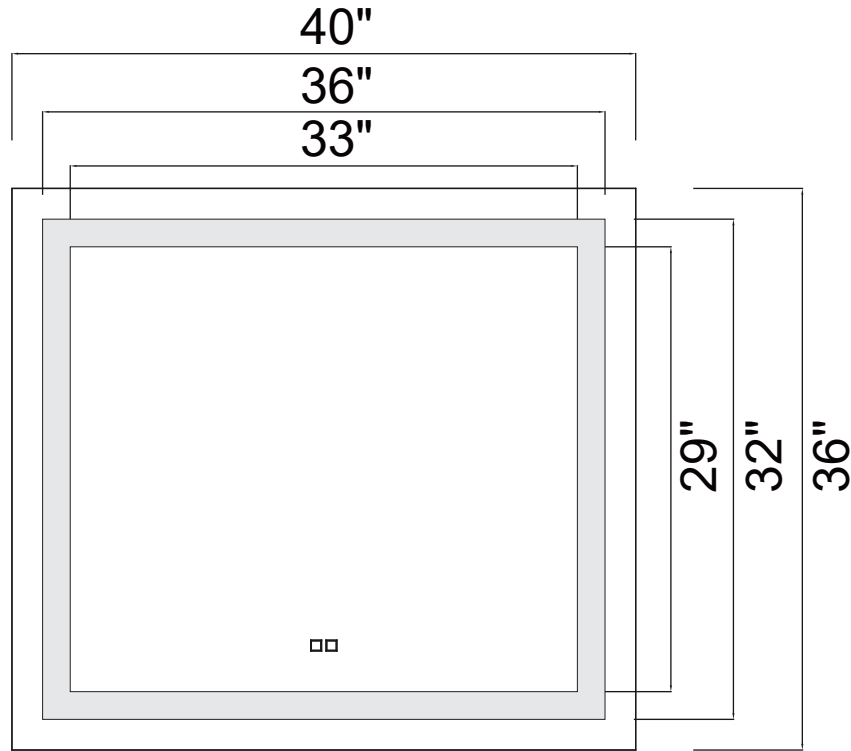

PROJECT: \_\_\_\_\_  
 FIXTURE TYPE: \_\_\_\_\_  
 LOCATION: \_\_\_\_\_  
 CONTACT/PHONE: \_\_\_\_\_

**Mirror can not turn on/off from a wall switch**

Item	1232W40-36-A	Shade	-----	Light Source	LED
Collection	ABRIL	Length/Dia.	40"	Bulb Info.	24W
Finish	White	Width/Ext.	2"	Included	-----
Glass	-----	Height	36"	Dimmable	Yes
Crystal	-----	Maximum	-----	Color	3000K, 4000K, 6000K
Input	120V AC,60HZ,AC	Lumens	1248	Weight	45 lb