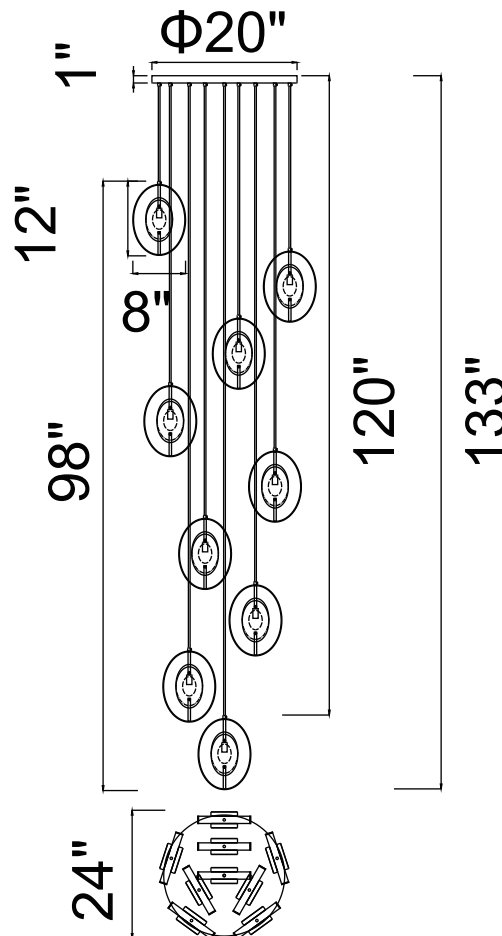

PROJECT: \_\_\_\_\_

FIXTURE TYPE: \_\_\_\_\_

LOCATION: \_\_\_\_\_

CONTACT/PHONE: \_\_\_\_\_

Item	1224P24-9-625
Collection	IRIS
Finish	Brass
Glass	Clear
Crystal	-----
Input	120V AC,60HZ,AC

Shade	-----
Length/Dia.	24"
Width/Ext.	24"
Height	12"
Maximum	133"
Lumens	-----

Light Source	G9
Bulb Info.	9x40W
Included	-----
Dimmable	Yes
Color	-----
Weight	-----