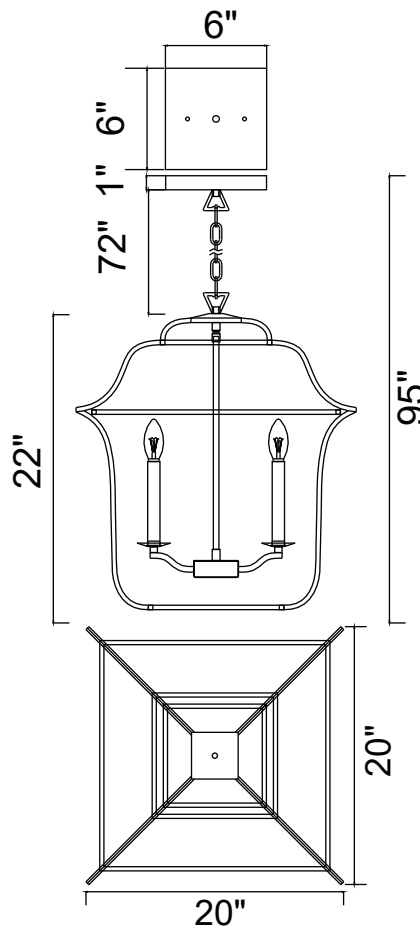

PROJECT: _____

FIXTURE TYPE: _____

LOCATION: _____

CONTACT/PHONE: _____

Item	1223P20-6-602
Collection	TUDOR
Finish	Satin Gold+Black
Glass	-----
Crystal	-----
Input	120V AC,60HZ,AC

Shade	-----
Length/Dia.	20"
Width/Ext.	20"
Height	22"
Maximum	95"
Lumens	-----

Light Source	E12
Bulb Info.	6×60W
Included	-----
Dimmable	Yes
Color	-----
Weight	-----