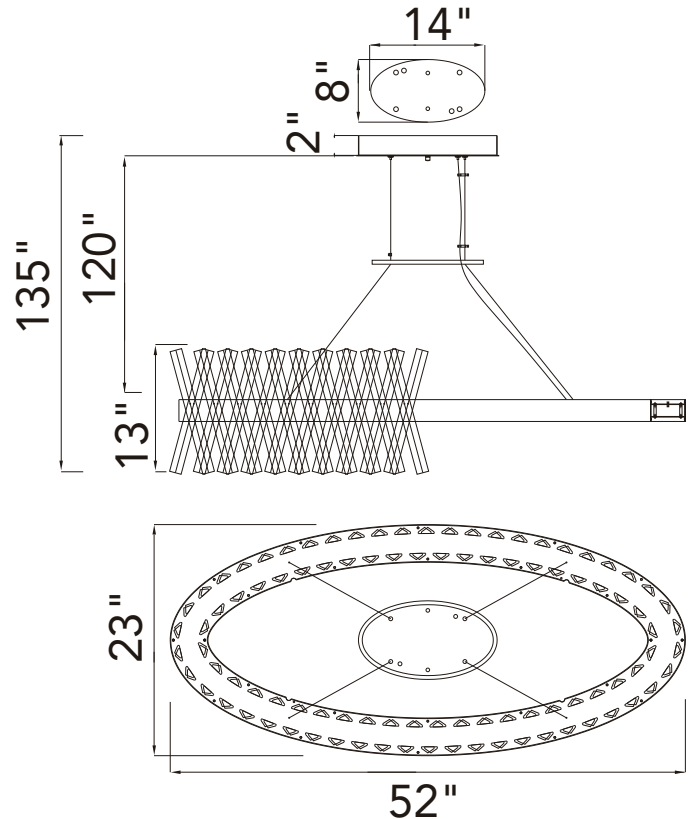

PROJECT: _____
 FIXTURE TYPE: _____
 LOCATION: _____
 CONTACT/PHONE: _____

Item	1220P52-601-O
Collection	GLACE
Category	Chandelier
Finish	Chrome
Glass	-----
Crystal	Clear
Acrylic	-----

Shade Color	-----
Min Assembled Height	27"
Max Assembled Height	135"
Width	52"
Length	23"
Extension Wall Mounts	-----
Input	120V AC,60HZ,AC

Lumens	4940
Light Source	LED
Bulb Info.	95W
Included	-----
Dimmable	Yes
Colour Temp	3000K
Weight	70.4 Lb

CWI Lighting
 2775 Broadway
 Buffalo, NY 14227
 USA

CWI Lighting
 140 Steelcase Rd. W.
 Markham ON. L3R 3J9
 Canada