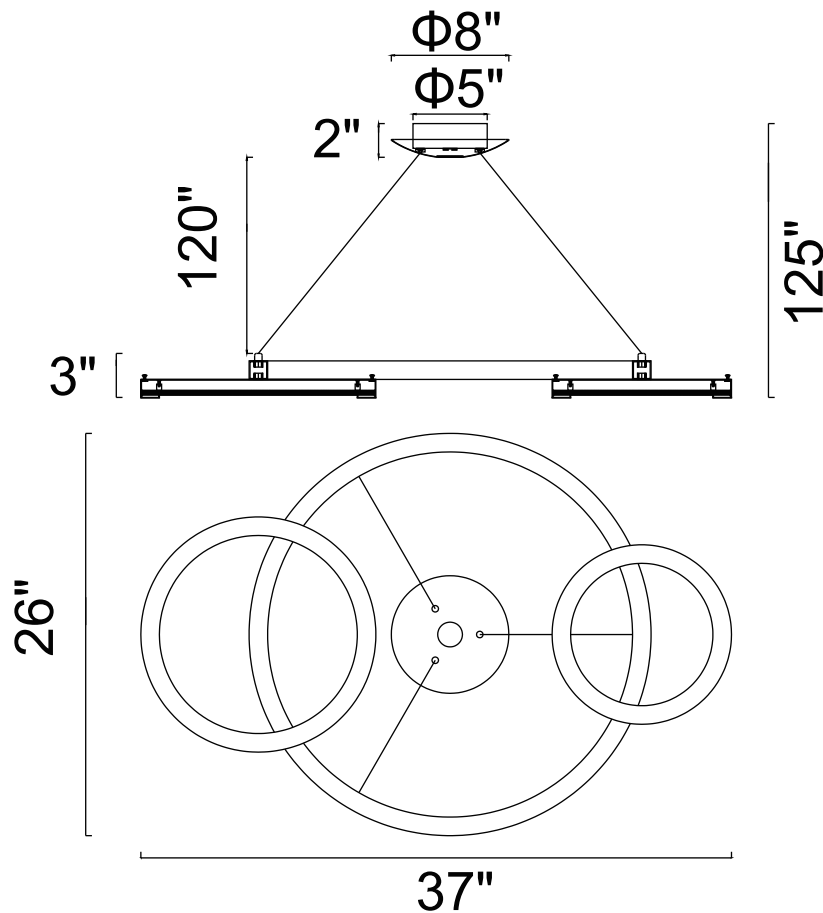

PROJECT: _____

FIXTURE TYPE: _____

LOCATION: _____

CONTACT/PHONE: _____

Item	1215P37-2-625
Collection	DEUX LUNES
Finish	Brass+Pearl Black
Glass	-----
Crystal	Clear
Input	120V AC,60HZ,AC

Shade	-----
Length/Dia.	37"
Width/Ext.	26"
Height	3"
Maximum	125"
Lumens	1092

Light Source	LED
Bulb Info.	21W
Included	-----
Dimmable	Yes
Color	3000K
Weight	