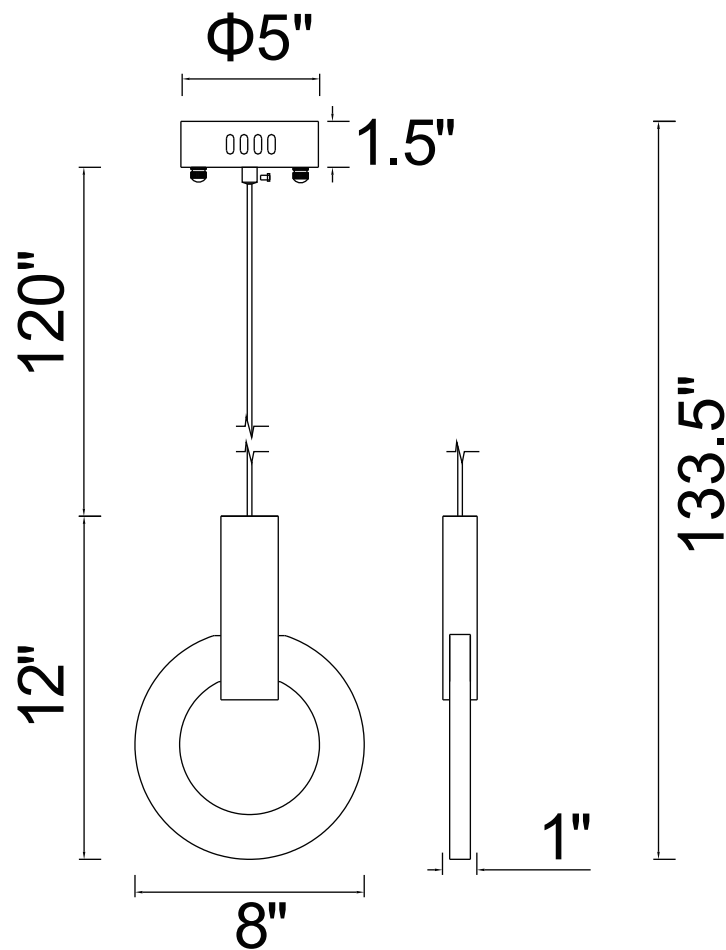

PROJECT: _____

FIXTURE TYPE: _____

LOCATION: _____

CONTACT/PHONE: _____

Item	1214P8-1-236
Collection	ANELLO
Finish	White Oak
Glass	-----
Acrylic	Frosted
Input	120V AC,60HZ,AC

Shade	-----
Length/Dia.	8"
Width/Ext.	1"
Height	12"
Maximum	133.5"
Lumens	208

Light Source	LED
Bulb Info.	4W
Included	-----
Dimmable	Yes
Color	3000K
Weight	