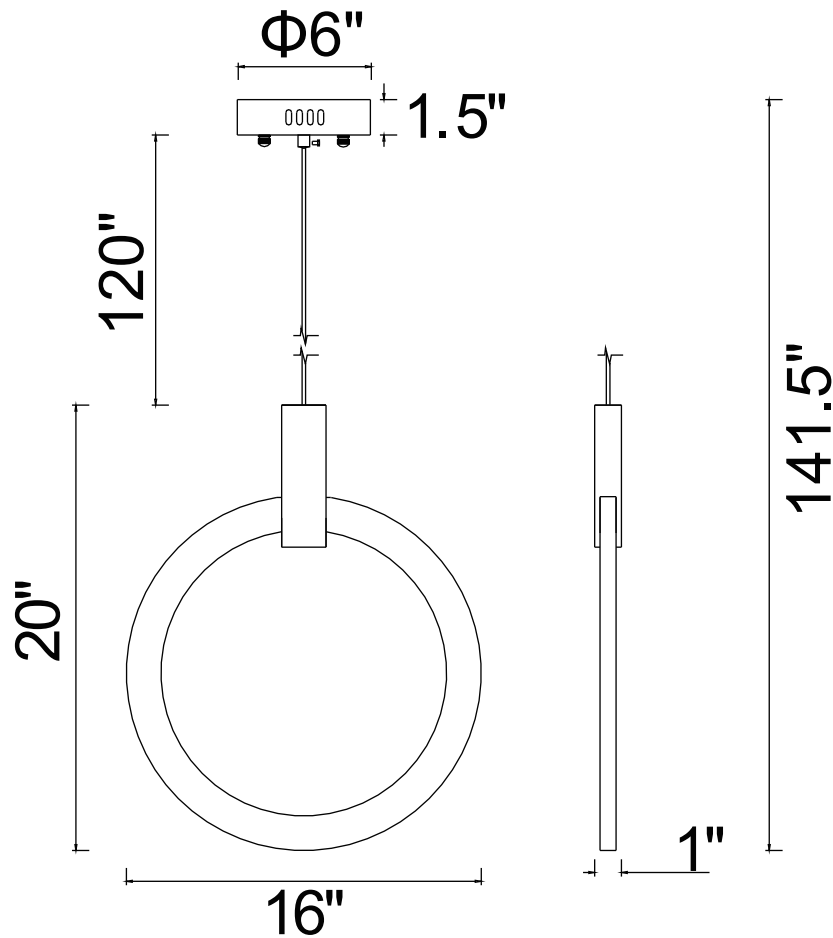

PROJECT: \_\_\_\_\_

FIXTURE TYPE: \_\_\_\_\_

LOCATION: \_\_\_\_\_

CONTACT/PHONE: \_\_\_\_\_

Item	1214P16-1-236
Collection	ANELLO
Finish	White Oak
Glass	-----
Acrylic	Frosted
Input	120V AC,60HZ,AC

Shade	-----
Length/Dia.	16"
Width/Ext.	1"
Height	20"
Maximum	141.5"
Lumens	520

Light Source	LED
Bulb Info.	10W
Included	-----
Dimmable	Yes
Color	3000K
Weight	