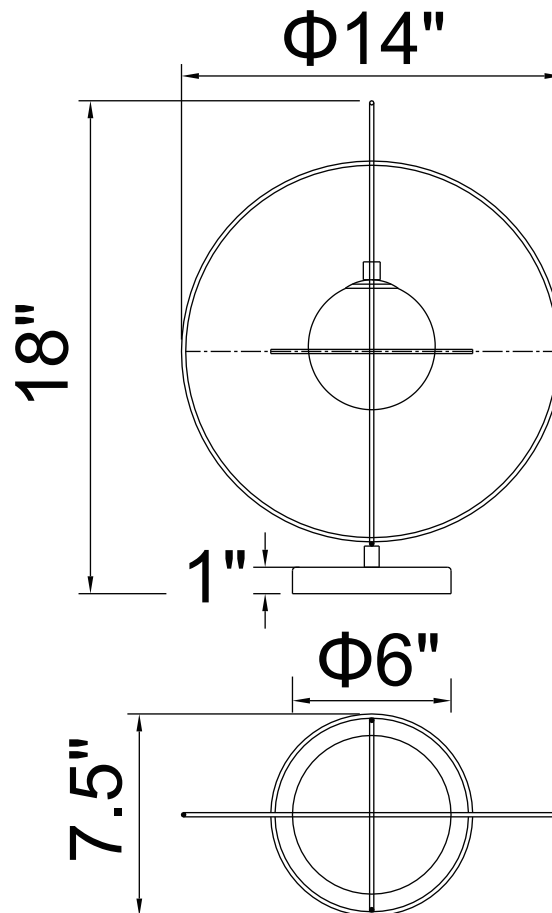

PROJECT: _____

FIXTURE TYPE: _____

LOCATION: _____

CONTACT/PHONE: _____

Item	1209T14-1-169
Collection	ORBIT
Finish	Medallion Gold
Glass	Frosted
Crystal Input	----- 120V AC,60HZ,AC

Shade	-----
Length/Dia.	14"
Width/Ext.	7.5"
Height	18"
Maximum Lumens	----- -----

Light Source	LED G9
Bulb Info.	1×5W
Included	-----
Dimmable	Yes
Color Weight	-----