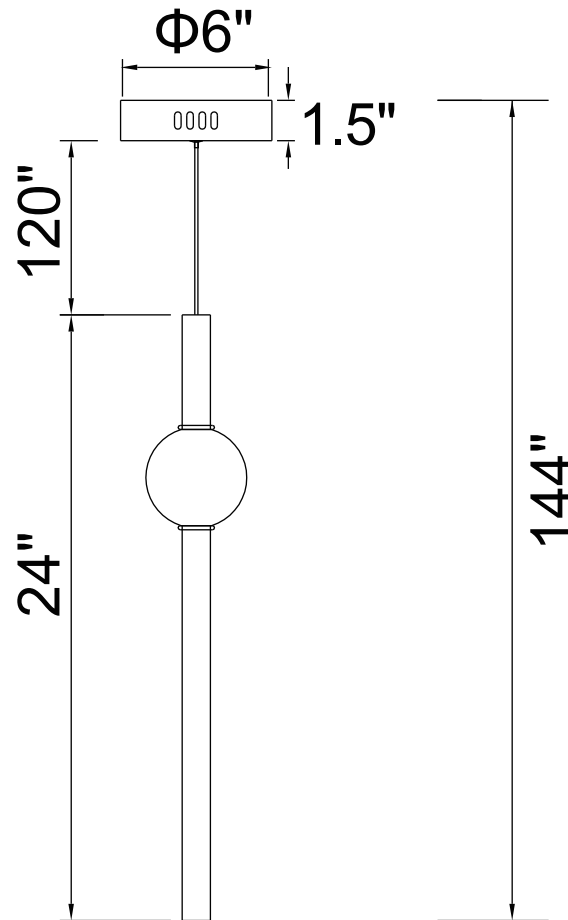

PROJECT: \_\_\_\_\_

FIXTURE TYPE: \_\_\_\_\_

LOCATION: \_\_\_\_\_

CONTACT/PHONE: \_\_\_\_\_

Item	1208P6-1-625
Collection	BATON
Finish	Brass
Glass	White
Crystal	-----
Input	120V AC,60HZ,AC

Shade	-----
Length/Dia.	6"
Width/Ext.	6"
Height	24"
Maximum	144"
Lumens	520

Light Source	LED
Bulb Info.	10W
Included	-----
Dimmable	Yes
Color	3000K
Weight	