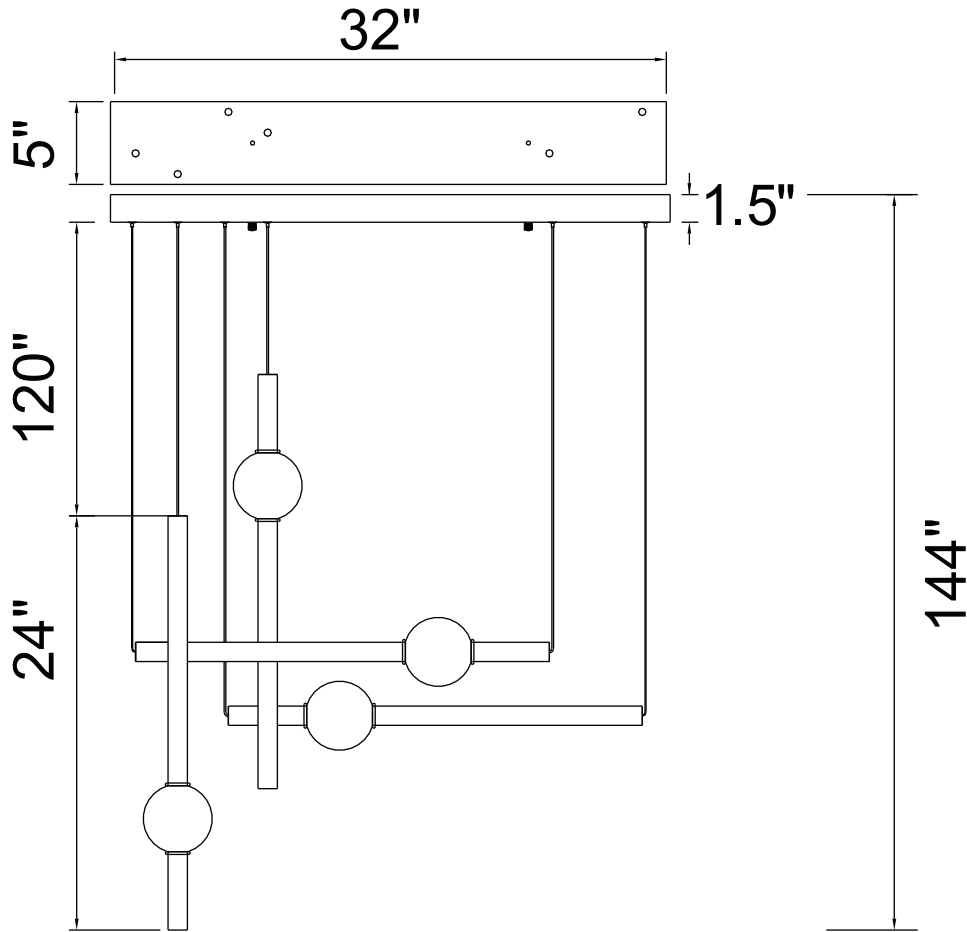

PROJECT: \_\_\_\_\_  
 FIXTURE TYPE: \_\_\_\_\_  
 LOCATION: \_\_\_\_\_  
 CONTACT/PHONE: \_\_\_\_\_

Item	1208P32-4-625-RC
Collection	BATON
Finish	Brass
Glass	White
Crystal	-----
Input	120V AC,60HZ,AC

Shade	-----
Length/Dia.	32"
Width/Ext.	5"
Height	24"
Maximum	144"
Lumens	2340

Light Source	LED
Bulb Info.	45W
Included	-----
Dimmable	Yes
Color	3000K
Weight	