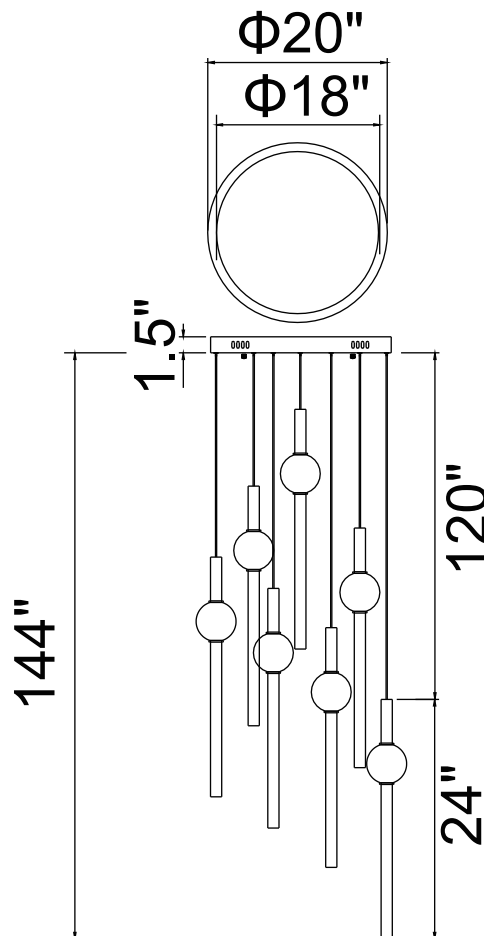

PROJECT: _____

FIXTURE TYPE: _____

LOCATION: _____

CONTACT/PHONE: _____

Item	1208P20-7-625
Collection	BATON
Finish	Brass
Glass	White
Crystal	-----
Input	120V AC,60HZ,AC

Shade	-----
Length/Dia.	20"
Width/Ext.	20"
Height	24"
Maximum	144"
Lumens	6760

Light Source	LED
Bulb Info.	130W
Included	-----
Dimmable	Yes
Color	3000K
Weight	