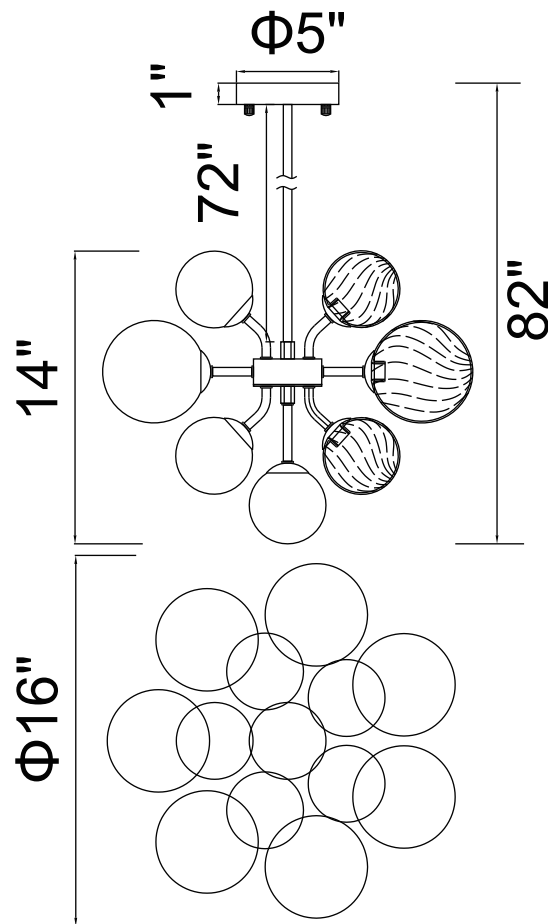

PROJECT: _____

FIXTURE TYPE: _____

LOCATION: _____

CONTACT/PHONE: _____

Item	1205P16-8-601
Collection	PALLOCIYes
Finish	Chrome
Glass	Clear+Smoke
Crystal	-----
Input	120V AC,60HZ,AC

Shade	-----
Length/Dia.	16"
Width/Ext.	16"
Height	14"
Maximum	82"
Lumens	-----

Light Source	LED G9
Bulb Info.	8x5W
Included	-----
Dimmable	Yes
Color	-----
Weight	